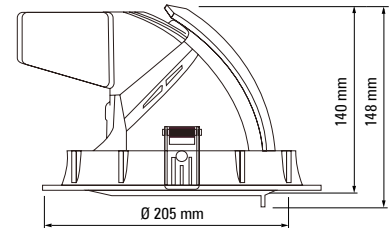

STARLED II L

LED recessed gimbal downlight
max. 39W(Module) / 42W(System)
max. 4350(M) / 3700lm(S)
CCT=2700K | 3000K | 3250K | 3500K | 4000K | 5000K
1100lm / 2000lm / 3000lm / 4000lm / 5000lm luminaire
lumen class category

CRISP WHITE | FASHION - BEST COLOUR + BEST WHITE
FRESH MEAT | MEAT+ | FISH | VEGETABLE | FRUITS |
GOLD | JEWELRY | ART

CRI(Ra) > 80 | CRI(Ra)>90 | CRI(Ra)>97
MacAdam 2
Tilting and turning (359°/90°)
5 years guarantee
220-240V; 50/60 Hz AC Power supply
ON/OFF | 1-10V | PUSH-DIM | DALI | CASAMBI | BLL |
TUNABLE WHITE
White/Black
1,2kg

Type	CRI + CCT *	Reflector	Dimming	Colour
EDC 182 1/17 LED	827	15°	ON/OFF	WH (WHITE)
EDC 182 1/21 LED	830	24°	DALI	BL (BLACK)
EDC 182 1/25 LED	840	36°	CASAMBI	
EDC 182 1/29 LED	927		BLL	
EDC 182 1/33 LED	930		TUNABLE WHITE	
EDC 182 1/35 LED	930 BBBL			
EDC 182 1/37 LED	930 BRILIANT VIVID			
EDC 182 1/39 LED	935			
	940			

* - other versions like CRISP WHITE, PREMIUM WHITE, CLEAR WHITE, MEAT etc. also possible
Order example: EDC 182 1/39 LED930 36DEG ON/OFF WHITE

Type	COB Power [W]	Luminaire Power [W]	COB Flux* [lm]	Luminaire Flux* [lm]
EDC 182 1/17 LED	17	20	2250	1913
EDC 182 1/21 LED	21	24	2658	2259
EDC 182 1/25 LED	25	28	3052	2594
EDC 182 1/29 LED	29	32	3435	2920
EDC 182 1/33 LED	33	38	3807	3236
EDC 182 1/35 LED	35	40	3989	3391
EDC 182 1/37 LED	37	40	4169	3544
EDC 182 1/39 LED	39	42	4346	3694

Based on CCT=3000K CRI(Ra)>90