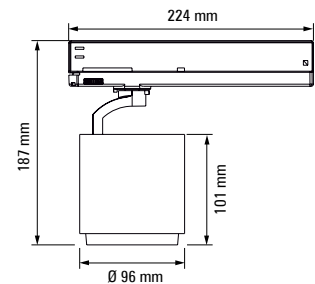

PICCOLO M

LED Track Spotlight
max. 35W(Module) / 40W(System)
max. 3800lm(M) / 3230lm(S)
CCT=2700K | 3000K | 3250K | 3500K | 4000K
1100lm / 2000lm / 3000lm / 4000lm luminaire lumen class category

CRISP WHITE | FASHION - BEST COLOUR + BEST WHITE
FRESH MEAT | MEAT+ | FISH | VEGETABLE | FRUITS |
GOLD | JEWELRY | ART

CRI(Ra) > 80 | CRI(Ra)>90 | CRI(Ra)>97
MacAdam 2
Tilting and turning (359°/90°)
5 years guarantee
220-240V 50/60 Hz AC Universal 3-phase adapter installed
on 3-phase track or FixPoint-bracket
ON/OFF | DALI | CASAMBI | BLL | TUNABLE WHITE
White/Black
0,8kg

Type	CRI + CCT *	Lens	Dimming	Colour
TDS 330 1/17 LED	827	17°	ON/OFF	WH (WHITE)
TDS 330 1/21 LED	830	23°	DALI	BL (BLACK)
TDS 330 1/25 LED	840	35°	CASAMBI	
TDS 330 1/29 LED	927	57°	BLL	
TDS 330 1/33 LED	930		TUNABLE WHITE	
	930 BBBL			
	930 BRILIANT VIVID			
	935			
	940			

* - other versions like CRISP WHITE, PREMIUM WHITE, CLEAR WHITE, MEAT etc. also possible
Order example: TDS 330 1/33 LED930 34DEG ON/OFF WHITE

Type	COB Power [W]	Luminaire Power [W]	COB Flux* [lm]	Luminaire Flux* [lm]
TDS 330 1/17 LED	17	20	2250	1913
TDS 330 1/21 LED	21	24	2658	2259
TDS 330 1/25 LED	25	28	3052	2594
TDS 330 1/29 LED	29	32	3435	2920
TDS 330 1/33 LED	33	38	3807	3236

Based on CCT=3000K CRI(Ra)>90

Power, Luminous Flux and CCT depending on customer need; current detail technical data on website www.sentinel.pl
Power & Luminous flux tolerance +/- 10%. Driverless versions on request.