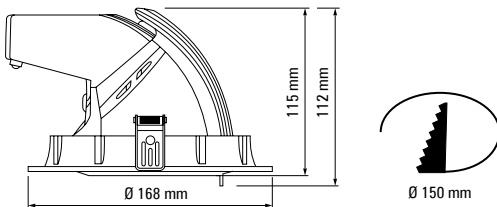

STARLED II M

LED recessed gimbal downlight
max. 29W(Module) / 32W(System)
max. 3500lm(M) / 3000lm(S)
CCT=2700K | 3000K | 3250K | 3500K | 4000K | 5000K
1100lm / 2000lm / 3000lm / 4000lm luminaire lumen class
category

**CRISP WHITE | FASHION - BEST COLOUR + BEST WHITE
FRESH MEAT | MEAT+ | FISH | VEGETABLE | FRUITS |
GOLD | JEWELRY | ART**

CRI(Ra) > 80 | CRI(Ra)>90 | CRI(Ra)>97
MacAdam 2
Tilting and turning (359°/90°)
5 years guarantee
220-240V; 50/60 Hz AC Power supply
ON/OFF | 1-10V | PUSH-DIM | DALI | CASAMBI | BLL
White/Black
1,2kg

Type	CRI + CCT *	Reflector	Dimming	Colour
EDC 181 1/13 LED	827	15°	ON/OFF	WH (WHITE)
EDC 181 1/17 LED	830	24°	DALI	BL (BLACK)
EDC 181 1/21 LED	840	36°	CASAMBI	
EDC 181 1/25 LED	927		BLL	
EDC 181 1/29 LED	930		TUNABLE WHITE	
	930 BBBL			
	930 BRILIANT VIVID			
	935			
	940			

* - other versions like CRISP WHITE, PREMIUM WHITE, CLEAR WHITE, MEAT etc. also possible
Order example: EDC 181 1/13 LED927 15DEG DALI WHITE

Type	COB Power [W]	Luminaire Power [W]	COB Flux* [lm]	Luminaire Flux* [lm]
EDC 181 1/13 LED	13	15	1830	1556
EDC 181 1/17 LED	17	20	2250	1913
EDC 181 1/21 LED	21	24	2658	2259
EDC 181 1/25 LED	25	28	3052	2594
EDC 181 1/29 LED	29	32	3435	2920

Based on CCT=3000K CRI(Ra)>90

Power, Luminous Flux and CCT depending on customer need; current detail technical data on website www.sentinel.pl
Power & Luminous flux tolerance +/- 10%. Driverless versions on request.