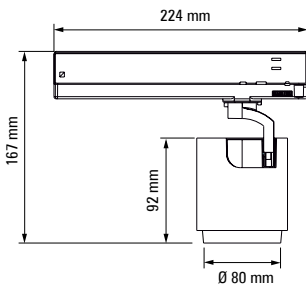

PICCOLO S

LED Track Spotlight

max. 25W(Module) / 28W(System)

max. 3050lm(M) / 2600lm(S)

CCT=2700K | 3000K | 3500K | 4000K

1100lm / 2000lm / 3000lm luminaire lumen class category

CRISP WHITE | FASHION - BEST COLOUR + BEST WHITE
FRESH MEAT | MEAT+ | FISH | VEGETABLE | FRUITS |
GOLD | JEWELERY | ART

CRI(Ra) > 80 | CRI(Ra)>90 | CRI(Ra)>97

MacAdam 2

Tilting and turning (359°/90°)

5 years guarantee

220-240V 50/60 Hz AC Universal 3-phase adapter installed
on 3-phase track or FixPoint-bracket

ON/OFF | DALI | CASAMBI | BLL | TUNABLE WHITE

White/Black

0,6kg

Type	CRI + CCT *	Lens	Dimming	Colour
TDS 329 1/17 LED	827	17°	ON/OFF	WH (WHITE)
TDS 329 1/21 LED	830	22°	DALI	BL (BLACK)
TDS 329 1/25 LED	840	37°	CASAMBI	
	927	58°	BLL	
	930		TUNABLE WHITE	
	930 BBBL			
	930 BRILIANT VIVID			
	935			
	940			

* - other versions like CRISP WHITE, PREMIUM WHITE, CLEAR WHITE, MEAT etc. also possible
Order example: TDS 329 1/25 LED930 34DEG ON/OFF WHITE

Type	COB Power [W]	Luminaire Power [W]	COB Flux* [lm]	Luminaire Flux* [lm]
TDS 329 1/17 LED	17	20	2250	1913
TDS 329 1/21 LED	21	24	2658	2259
TDS 329 1/25 LED	25	28	3052	2594

Based on CCT=3000K CRI(Ra)>90

Power, Luminous Flux and CCT depending on customer need; current detail technical data on website www.sentinel.pl
Power & Luminous flux tolerance +/- 10%. Driverless versions on request.