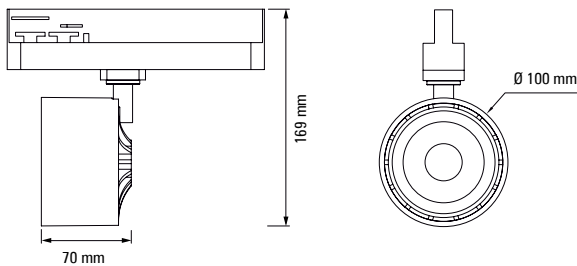

COOKIE

LED Track Spotlight

max. 25W(Module) / 28W(System)

max. 3050(M) / 2600lm(S)

CCT=2700K | 3000K | 3250K | 3500K | 4000K | 5000K

1100lm / 2000lm / 3000lm luminaire lumen class category

CRISP WHITE | FASHION - BEST COLOUR + BEST WHITE
FRESH MEAT | MEAT+ | FISH | VEGETABLE | FRUITS |
GOLD | JEWELERY | ART

CRI(Ra) > 80 | CRI(Ra)>90 | CRI(Ra)>97

MacAdam 2

Tilting and turning (359°/90°)

5 years guarantee

220-240V 50/60 Hz AC Universal 3-phase adapter installed
on 3-phase track or FixPoint-bracket

ON/OFF | 1-10V | PUSH-DIM | DALI | CASAMBI | BLL

White/Black

0,6kg

Type	CRI + CCT *	Lens	Dimming	Colour
TDS 309 1/13 LED	827	15	ON/OFF	WH (WHITE)
TDS 309 1/17 LED	830	24	DALI	BL (BLACK)
TDS 309 1/21 LED	840	36	CASAMBI	
TDS 309 1/25 LED	927		BLL	
	930		TUNABLE WHITE	
	930 BBBL			
	930 BRILIANT VIVID			
	935			
	940			

* - other versions like CRISP WHITE, PREMIUM WHITE, CLEAR WHITE, MEAT etc. also possible
Order example: TDS 309 1/25 LED930 36DEG ON/OFF WHITE

Type	COB Power [W]	Luminaire Power [W]	COB Flux* [lm]	Luminaire Flux* [lm]
TDS 309 1/13 LED	13	15	1830	1556
TDS 309 1/17 LED	17	20	2250	1913
TDS 309 1/21 LED	21	24	2658	2259
TDS 309 1/25 LED	25	28	3052	2594

Based on CCT=3000K CRI(Ra)>90

Power, Luminous Flux and CCT depending on customer need; current detail technical data on website www.sentinel.pl
Power & Luminous flux tolerance +/- 10%. Driverless versions on request.