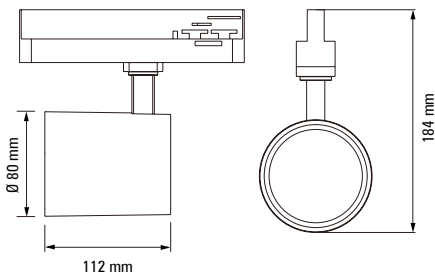

EXPLORER M

LED Track Spotlight

max. 29W(Module) / 32W(System)

max. 3450lm(M) / 2920lm(S)

CCT=2700K | 3000K | 3500K | 4000K

1100lm / 2000lm / 3000lm luminaire lumen class category

CRISP WHITE | FASHION - BEST COLOUR + BEST WHITE
FRESH MEAT | MEAT+ | FISH | VEGETABLE | FRUITS |
GOLD | JEWELERY | ART

CRI(Ra) > 80 | CRI(Ra)>90 | CRI(Ra)>97

MacAdam 2

Tilting and turning (359°/90°)

5 years guarantee

220-240V 50/60 Hz AC Universal 3-phase adapter installed
on 3-phase track or FixPoint-bracket

ON/OFF | DALI | CASAMBI | BLL | TUNABLE WHITE

White/Black

0,9kg

Type	CRI+ CCT *	Reflector	Dimming	Colour
TDS 319 1/13 LED	827	15°	ON/OFF	WH (WHITE)
TDS 319 1/17 LED	830	24°	DALI	BL (BLACK)
TDS 319 1/21 LED	840	36°	CASAMBI	SILVER
TDS 319 1/25 LED	927		BLL	
TDS 319 1/29 LED	930		TUNABLE WHITE	
	930 BBBL			
	930 BRILIANT VIVID			
	935			
	940			

* - other versions like CRISP WHITE, PREMIUM WHITE, CLEAR WHITE, MEAT etc. also possible
Order example: TDS 319 1/29 LED930 36DEG ON/OFF WHITE

Type	COB Power [W]	Luminaire Power [W]	COB Flux* [lm]	Luminaire Flux* [lm]
TDS 319 1/13 LED	13	15	1830	1556
TDS 319 1/17 LED	17	20	2250	1913
TDS 319 1/21 LED	21	24	2658	2259
TDS 319 1/25 LED	25	28	3052	2594
TDS 319 1/29 LED	29	32	3435	2920

Based on CCT=3000K CRI(Ra)>90

Power, Luminous Flux and CCT depending on customer need; current detail technical data on website www.sentinel.pl
Power & Luminous flux tolerance +/- 10%. Driverless versions on request.