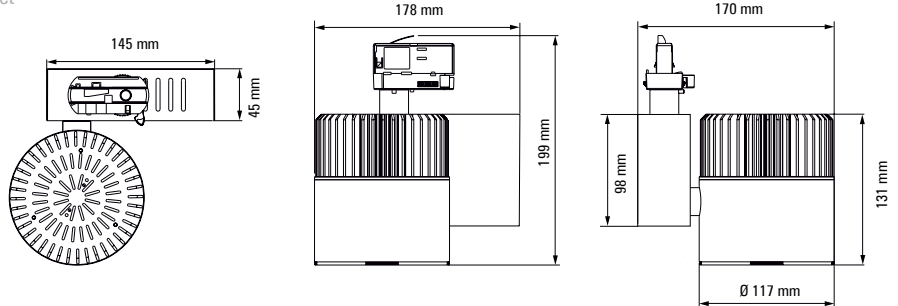

AERO L

LED Track Spotlight
max. 39W(Module) / 42W(System)
max. 4350(M) / 3700lm(S)
CCT=2700K | 3000K | 3250K | 3500K | 4000K | 5000K
1100lm / 2000lm / 3000lm / 4000lm / 5000lm luminaire
lumen class category

CRISP WHITE | FASHION - BEST COLOUR + BEST WHITE
FRESH MEAT | MEAT+ | FISH | VEGETABLE | FRUITS |
GOLD | JEWELERY | ART

CRI(Ra) > 80 | CRI(Ra)>90 | CRI(Ra)>97
MacAdam 2
Tilting and turning (359°/90°)
5 years guarantee
220-240V 50/60 Hz AC Universal 3-phase adapter
installed on 3-phase track or FixPoint-bracket
ON/OFF | DALI | CASAMBI | BLL |
TUNABLE WHITE
White/Black
1,4kg

Type	CRI + CCT *	Reflector	Dimming	Colour
TDS 158 1/17 LED	827	15°	ON/OFF	WH (WHITE)
TDS 158 1/21 LED	830	24°	DALI	BL (BLACK)
TDS 158 1/25 LED	840	36°	CASAMBI	
TDS 158 1/29 LED	927		BLL	
TDS 158 1/33 LED	930		TUNABLE WHITE	
TDS 158 1/35 LED	930 BBBL			
TDS 158 1/37 LED	930 BRILIANT VIVID			
TDS 158 1/39 LED	935			
	940			

* - other versions like CRISP WHITE, PREMIUM WHITE, CLEAR WHITE, MEAT etc. also possible
Order example: TDS 158 1/35 LED927 15DEG CASAMBI WHITE

Type	COB Power [W]	Luminaire Power [W]	COB Flux* [lm]	Luminaire Flux* [lm]
TDS 158 1/17 LED	17	20	2250	1913
TDS 158 1/21 LED	21	24	2658	2259
TDS 158 1/25 LED	25	28	3052	2594
TDS 158 1/29 LED	29	32	3435	2920
TDS 158 1/33 LED	33	38	3807	3236
TDS 158 1/35 LED	35	40	3989	3391
TDS 158 1/37 LED	37	40	4169	3544
TDS 158 1/39 LED	39	42	4346	3694

Based on CCT=3000K CRI(Ra)>90

Power, Luminous Flux and CCT depending on customer need; current detail technical data on website www.sentinel.pl
Power & Luminous flux tolerance +/- 10%. Driverless versions on request.