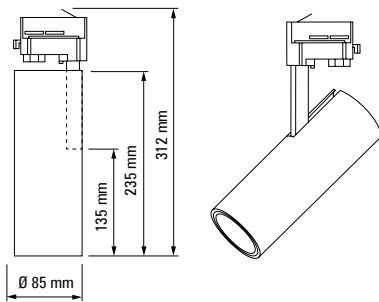

ROLLER S

LED Track Spotlight

max. 29W(Module) / 32W(System)

max. 3450lm(M) / 2920lm(S)

CCT=2700K | 3000K | 3500K | 4000K

1100lm / 2000lm / 3000lm luminaire lumen class category

CRISP WHITE | FASHION - BEST COLOUR + BEST WHITE
FRESH MEAT | MEAT+ | FISH | VEGETABLE | FRUITS |
GOLD | JEWELRY | ART

CRI(Ra) > 80 | CRI(Ra)>90 | CRI(Ra)>97

MacAdam 2

Tilting and turning (359°/90°)

5 years guarantee

220-240V 50/60 Hz AC Universal 3-phase adapter installed
on 3-phase track or FixPoint-bracket

ON/OFF | DALI | CASAMBI | BLL | TUNABLE WHITE

White/Black

1,1kg

Type	CRI + CCT *	Reflector	Dimming	Colour
TDS 155 1/17 LED	827	12°	ON/OFF	WH (WHITE)
TDS 155 1/21 LED	830	24°	DALI	BL (BLACK)
TDS 155 1/25 LED	840	36°	CASAMBI	
TDS 155 1/29 LED	927		BLL	
	930		TUNABLE WHITE	
	930 BBBL			
	930 BRILIANT VIVID			
	935			
	940			

* - other versions like CRISP WHITE, PREMIUM WHITE, CLEAR WHITE, MEAT etc. also possible

Order example: TDS 155 1/29 LED927 36DEG ON/OFF WHITE

Type	COB Power [W]	Luminaire Power [W]	COB Flux* [lm]	Luminaire Flux* [lm]
TDS 155 1/17 LED	17	20	2250	1913
TDS 155 1/21 LED	21	24	2658	2259
TDS 155 1/25 LED	25	28	3052	2594
TDS 155 1/29 LED	29	32	3435	2920

Based on CCT=3000K CRI(Ra)>90

Power, Luminous Flux and CCT depending on customer need; current detail technical data on website www.sentinel.pl
Power & Luminous flux tolerance +/- 10%. Driverless versions on request.