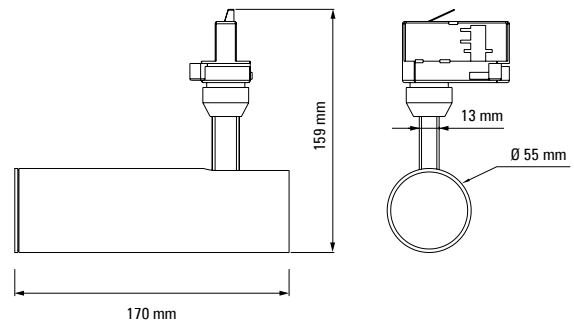

ROLLER XS

LED Track Spotlight
max. 13W(Module) / 15W(System)
max. 1490lm(M) / 1260lm(S)
CCT=3000K
1100lm luminaire lumen class category

CRISP WHITE | FASHION - BEST COLOUR + BEST WHITE
FRESH MEAT | MEAT+ | FISH | VEGETABLE | FRUITS |
GOLD | JEWELERY | ART

CRI(Ra) > 80 | CRI(Ra)>90 | CRI(Ra)>97
MacAdam 2
Tilting and turning (359°/90°)
5 years guarantee
220-240V 50/60 Hz AC Universal 3-phase adapter installed
on 3-phase track or FixPoint-bracket
ON/OFF | 0-10V
White/Black
0,6kg

Type	CRI + CCT *	Reflector	Dimming	Colour
TDS 156 1/7 LED	930	12°	ON/OFF	WH (WHITE)
TDS 156 1/13 LED		36°	0-10V	BL (BLACK)

Order example: TDS 156 1/13 LED930 12DEG ON/OFF WHITE

Type	COB Power [W]	Luminaire Power [W]	COB Flux* [lm]	Luminaire Flux* [lm]
TDS 156 1/7 LED	7	8	760	650
TDS 156 1/13 LED	13	15	1260	1068

Based on CCT=3000K CRI(Ra)>90

Power, Luminous Flux and CCT depending on customer need; current detail technical data on website www.sentinel.pl
Power & Luminous flux tolerance +/- 10%. Driverless versions on request.