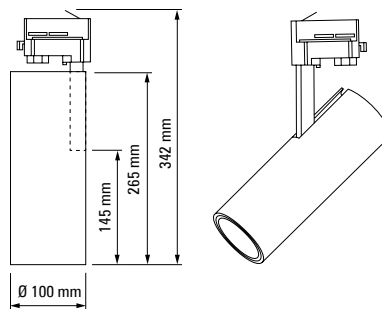

ROLLER M

LED Track Spotlight
max. 39W(Module) / 42W(System)
max. 4350(M) / 3700lm(S)
CCT=2700K | 3000K | 3250K | 3500K | 4000K | 5000K
1100lm / 2000lm / 3000lm / 4000lm / 5000lm luminaire
lumen class category

CRISP WHITE | FASHION - BEST COLOUR + BEST WHITE
FRESH MEAT | MEAT+ | FISH | VEGETABLE | FRUITS |
GOLD | JEWELRY | ART

CRI(Ra) > 80 | CRI(Ra)>90 | CRI(Ra)>97
MacAdam 2
Tilting and turning (359°/90°)
5 years guarantee
220-240V 50/60 Hz AC Universal 3-phase
adapter installed on 3-phase track or FixPoint-bracket
ON/OFF | DALI | CASAMBI | BLL |
TUNABLE WHITE
White/Black
1,2kg

Type	CRI + CCT *	Reflector	Dimming	Colour
TDS 154 1/17 LED	827	12°	ON/OFF	WH (WHITE)
TDS 154 1/21 LED	830	24°	DALI	BL (BLACK)
TDS 154 1/25 LED	840	36°	CASAMBI	
TDS 154 1/29 LED	927		BLL	
TDS 154 1/33 LED	930		TUNABLE WHITE	
TDS 154 1/35 LED	930 BBBL			
TDS 154 1/37 LED	930 BRILIANT VIVID			
TDS 154 1/39 LED	935			
	940			

* - other versions like CRISP WHITE, PREMIUM WHITE, CLEAR WHITE, MEAT etc. also possible
Order example: TDS 154 1/33 LED927 15DEG CASAMBI WHITE

Type	COB Power [W]	Luminaire Power [W]	COB Flux* [lm]	Luminaire Flux* [lm]
TDS 154 1/17 LED	17	20	2250	1913
TDS 154 1/21 LED	21	24	2658	2259
TDS 154 1/25 LED	25	28	3052	2594
TDS 154 1/29 LED	29	32	3435	2920
TDS 154 1/33 LED	33	38	3807	3236
TDS 154 1/35 LED	35	40	3989	3391
TDS 154 1/37 LED	37	40	4169	3544
TDS 154 1/39 LED	39	42	4346	3694

Based on CCT=3000K CRI(Ra)>90

Power, Luminous Flux and CCT depending on customer need; current detail technical data on website www.sentinel.pl
Power & Luminous flux tolerance +/- 10%. Driverless versions on request.