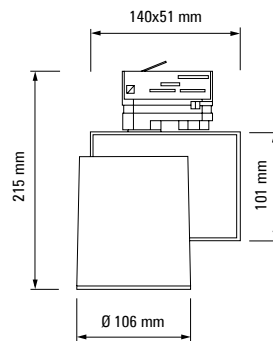

AERO M

LED Track Spotlight

max. 35W(Module) / 40W(System)

max. 4000lm(M) / 3400lm(S)

CCT=2700K | 3000K | 3250K | 3500K | 4000K

1100lm / 2000lm / 3000lm / 4000lm / 5000lm luminaire

lumen class category

CRISP WHITE | FASHION - BEST COLOUR + BEST WHITE
FRESH MEAT | MEAT+ | FISH | VEGETABLE | FRUITS |
GOLD | JEWELRY | ART

CRI(Ra) > 80 | CRI(Ra)>90 | CRI(Ra)>97

MacAdam 2

Tilting and turning (359°/90°)

5 years guarantee

220-240V 50/60 Hz AC Universal 3-phase adapter

installed on 3-phase track or FixPoint-bracket

ON/OFF | DALI | CASAMBI | BLL |

TUNABLE WHITE

White/Black

1,2kg

Type	CRI + CCT *	Reflector	Dimming	Colour
TDS 157 1/17 LED	827	15°	ON/OFF	WH (WHITE)
TDS 157 1/21 LED	830	24°	DALI	BL (BLACK)
TDS 157 1/25 LED	840	36°	CASAMBI	
TDS 157 1/29 LED	927	45°	BLL	
TDS 157 1/33 LED	930	60°	TUNABLE WHITE	
TDS 157 1/35 LED	930 BBBL			
	930 BRILIANT VIVID			
	935			
	940			

* - other versions like CRISP WHITE, PREMIUM WHITE, CLEAR WHITE, MEAT etc. also possible
Order example: TDS 157 1/35 LED930 36DEG ON/OFF WHITE

Type	COB Power [W]	Luminaire Power [W]	COB Flux* [lm]	Luminaire Flux* [lm]
TDS 157 1/17 LED	17	20	2250	1913
TDS 157 1/21 LED	21	24	2658	2259
TDS 157 1/25 LED	25	28	3052	2594
TDS 157 1/29 LED	29	32	3435	2920
TDS 157 1/33 LED	33	38	3807	3236
TDS 157 1/35 LED	35	40	3989	3391

Based on CCT=3000K CRI(Ra)>90

Power, Luminous Flux and CCT depending on customer need; current detail technical data on website www.sentinel.pl
Power & Luminous flux tolerance +/- 10%. Driverless versions on request.