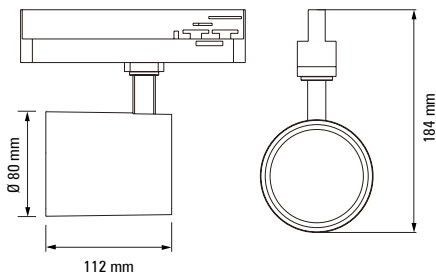

EXPLORER M

LED Track Spotlight

max. 29W(Module) / 32W(System)

max. 3450lm(M) / 2920lm(S)

CCT=2700K | 3000K | 3500K | 4000K

1100lm / 2000lm / 3000lm luminaire lumen class category

CRISP WHITE | FASHION - BEST COLOUR + BEST WHITE
FRESH MEAT | MEAT+ | FISH | VEGETABLE | FRUITS |
GOLD | JEWELERY | ART

CRI(Ra) > 80 | CRI(Ra)>90 | CRI(Ra)>97

MacAdam 2

Tilting and turning (359°/90°)

5 years guarantee

220-240V 50/60 Hz AC Universal 3-phase adapter installed
on 3-phase track or FixPoint-bracket

ON/OFF | DALI | CASAMBI | BLL | TUNABLE WHITE

White/Black

0,9kg

Type	CRI+ CCT *	Reflector	Dimming	Colour
TDS 319 1/13 LED	827	15°	ON/OFF	WH (WHITE)
TDS 319 1/17 LED	830	24°	DALI	BL (BLACK)
TDS 319 1/21 LED	840	36°	CASAMBI	SILVER
TDS 319 1/25 LED	927		BLL	
TDS 319 1/29 LED	930		TUNABLE WHITE	
	930 BBBL			
	930 BRILIANT VIVID			
	935			
	940			

* - other versions like CRISP WHITE, PREMIUM WHITE, CLEAR WHITE, MEAT etc. also possible
Order example: TDS 319 1/29 LED930 36DEG ON/OFF WHITE

Type	COB Power [W]	Luminaire Power [W]	COB Flux* [lm]	Luminaire Flux* [lm]
TDS 319 1/13 LED	13	15	1830	1556
TDS 319 1/17 LED	17	20	2250	1913
TDS 319 1/21 LED	21	24	2658	2259
TDS 319 1/25 LED	25	28	3052	2594
TDS 319 1/29 LED	29	32	3435	2920

Based on CCT=3000K CRI(Ra)>90

Power, Luminous Flux and CCT depending on customer need; current detail technical data on website www.sentinel.pl
Power & Luminous flux tolerance +/- 10%. Driverless versions on request.