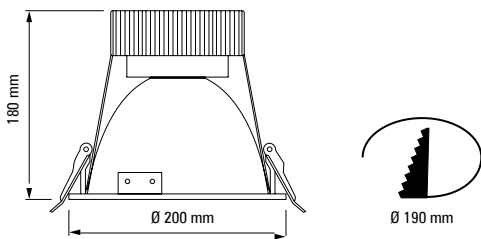

# LUMICA XL ROUND

LED recessed downlight  
 max. 28W (Module) / 32W (System)  
 max. 3120lm (M) / 2652lm (S)  
 CCT= 3000K | 4000K | 5000K  
 1100lm / 2000lm / 3000lm luminaire lumen class category

CRI(Ra) > 80  
 MacAdam 3  
 5 years guarantee  
 220-240V; 50/60 Hz AC Power supply  
 ON/OFF | DALI  
 White/Black  
 1,1kg

Type	CRI + CCT *	Reflector	Dimming	Colour
EOS 190 1/19	830	51°	ON/OFF	WH (WHITE)
EOS 190 1/26	840		DALI	BL (BLACK)
EOS 190 1/44				

Order example: EOS 190 1/44 LED830 51DEG DALI WHITE

Type	COB Power [W]	Luminaire Power [W]	COB Flux* [lm]	Luminaire Flux* [lm]
EOS 190 1/19	19	22	2550	2170
EOS 190 1/26	26	30	3370	2870
EOS 190 1/44	44	50	5050	4300