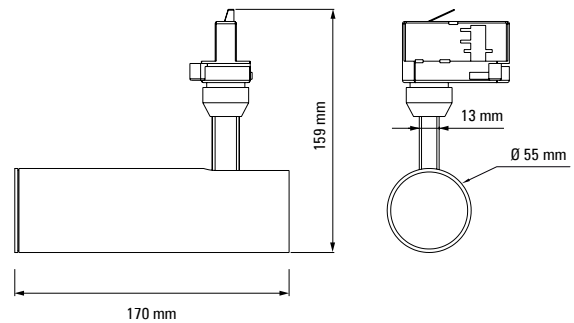

ROLLER XS

LED Track Spotlight
 max. 13W(Module) / 15W(System)
 max. 1490lm(M) / 1260lm(S)
 CCT=3000K
 1100lm luminaire lumen class category

CRISP WHITE | FASHION - BEST COLOUR + BEST WHITE
 FRESH MEAT | MEAT+ | FISH | VEGETABLE | FRUITS |
 GOLD | JEWELERY | ART

CRI(Ra) > 80 | CRI(Ra)>90 | CRI(Ra)>97
 MacAdam 2
 Tilting and turning (359°/90°)
 5 years guarantee
 220-240V 50/60 Hz AC Universal 3-phase adapter installed
 on 3-phase track or FixPoint-bracket
 ON/OFF | 0-10V
 White/Black
 0,6kg

Type	CRI + CCT *	Reflector	Dimming	Colour
TDS 156 1/7 LED	930	12°	ON/OFF	WH (WHITE)
TDS 156 1/13 LED		36°	0-10V	BL (BLACK)

Order example: TDS 156 1/13 LED930 12DEG ON/OFF WHITE

Type	COB Power [W]	Luminaire Power [W]	COB Flux* [lm]	Luminaire Flux* [lm]
TDS 156 1/7 LED	7	8	760	650
TDS 156 1/13 LED	13	15	1260	1068