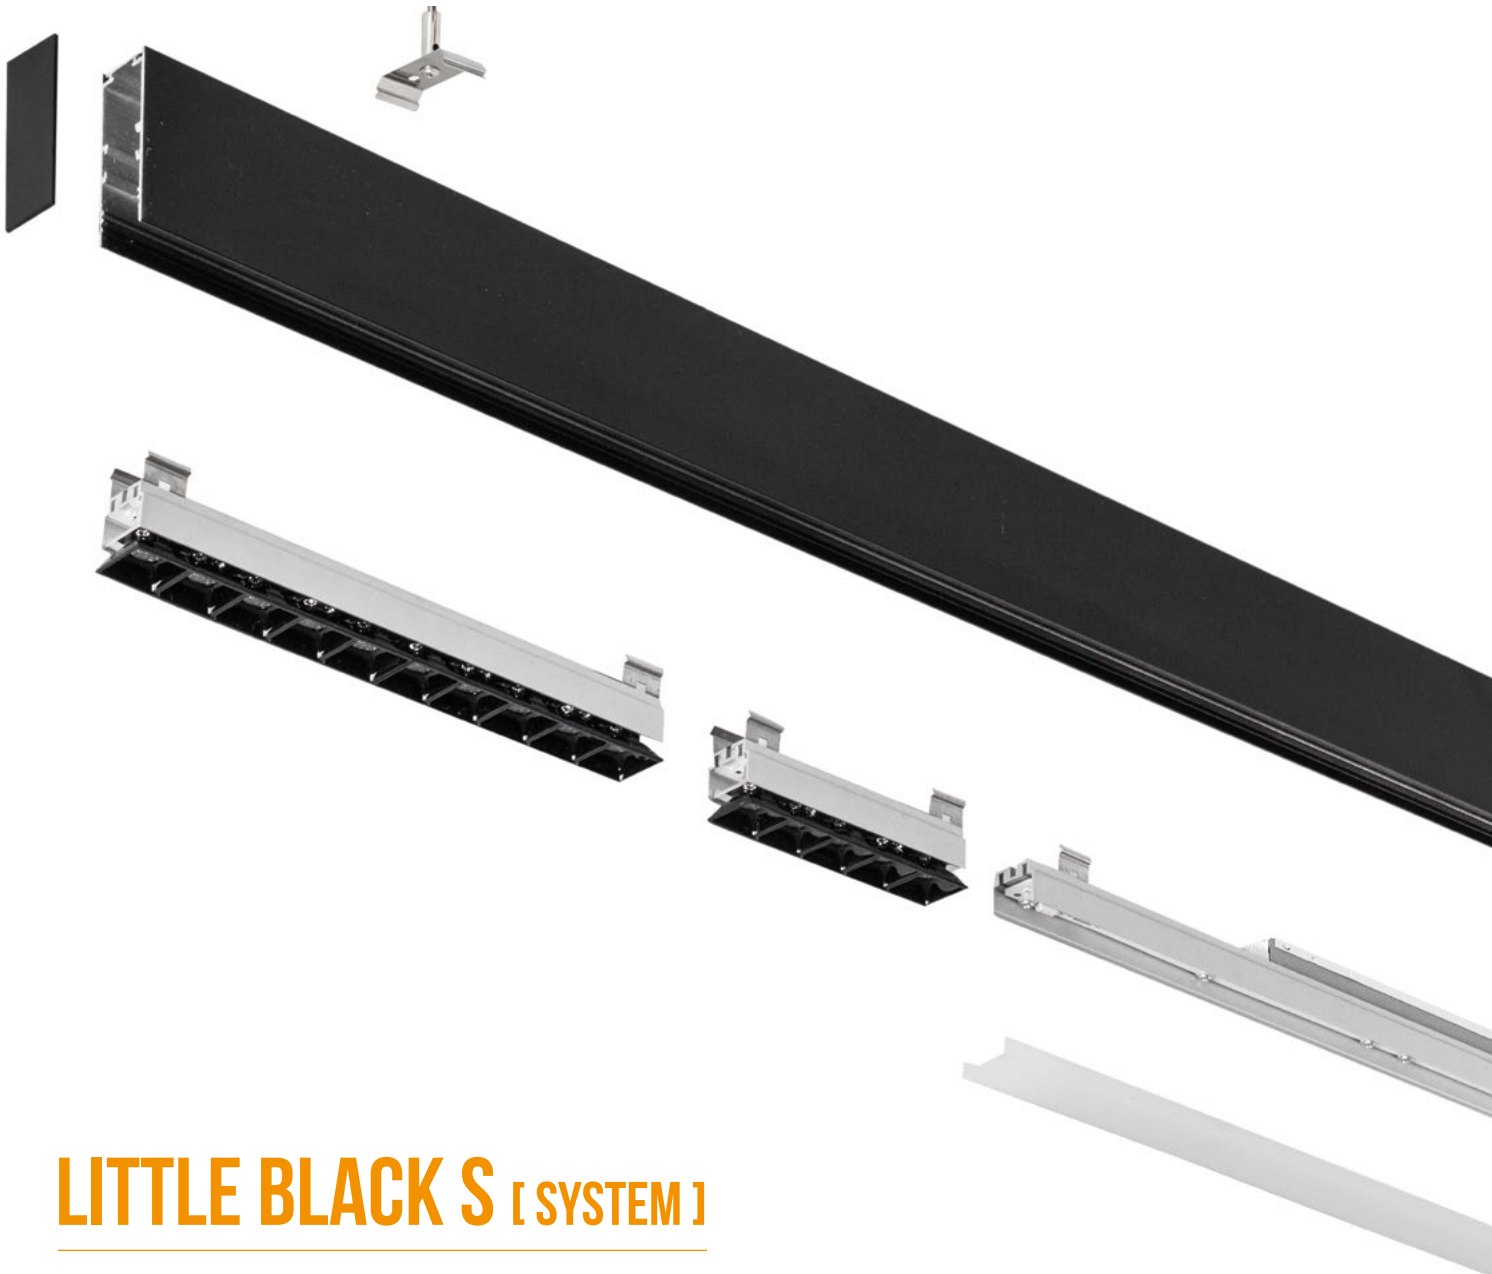

## LITTLE BLACK S [ LUMINAIRE ]

Luminaires designed for modern, discreet lighting of architectural spaces.  
 Many versions with different positions of lenses, LED modules and aluminium covers.  
 Low power version: 14W | 1200lm | 1000mm length | luminaire  
 Medium power version: 27W | 2200lm | 1000mm length | luminaire  
 Many different junctions and connectors to create any lighting structures  
 High performance opal diffuser  
 Lens LED inserts  
 Surface mounted or suspended  
 Height-adjustable cord suspension with transparent power supply cable  
 and ceiling base for suspended version

## LITTLE BLACK S [ SYSTEM ]

Modular LED aluminium profile system

Designed for continuous lighting systems with different shapes and individual luminaires

Low power version: 14W | 1200lm | 1000mm length | luminaire

Medium power version: 27W | 2200lm | 1000mm length | luminaire

Many different junctions and connectors to create any lighting structures

High performance opal diffuser

Lens LED inserts

Surface mounted or suspended