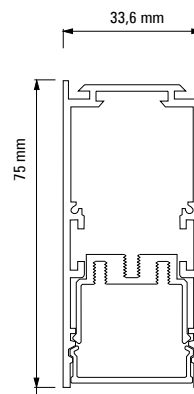

Medium power version: 27W | 2200lm | 1000mm length | luminaire

Many different junctions and connectors to create any lighting structures

High performance opal diffuser

Lens LED inserts

Surface mounted or suspended

# LITTLE BLACK S [ SYSTEM ]

Type	Length [mm]	CRI+CCT *	Reflector	Dimming	Colour	
	<b>Aluminium empty profile</b>					
	LTS 703 EP 1000 [cut to required length]	1000			BL (BLACK)	
	LTS 703 EP 2000 [cut to required length]	2000				
	LTS 703 EP 3000 [cut to required length]	3000				
	<b>LED linear inserts</b>					
	<b>Low power: 14W   1200lm   1000mm</b>					
	LTS 703 1/7 LED LI	565	830		ON/OFF DALI CASAMBI BLL TW (TUNABLE WHITE)	
	LTS 703 1/10 LED LI	845	835			
	LTS 703 1/14 LED LI	1125	840			
	LTS 703 1/17 LED LI	1405				
	<b>Medium power 27W   2200lm   1000mm</b>					
	LTS 703 1/14 LED LI	565	830			
	LTS 703 1/20 LED LI	845	835			
	LTS 703 1/27 LED LI	1125	840			
LTS 703 1/33 LED LI	1405					
	<b>LED module with lens</b>					
	LTS 703 5/1,5 LED LI	132.5	830	15°	ON/OFF	
	LTS 703 10/1,5 LED LI	265	840	30° 45°	DALI CASAMBI BLL TW (TUNABLE WHITE)	
	<b>Opal Cover</b>					
	LTS 703 PM 1000 [cut to required length]	1000				
LTS 703 PM 2000 [cut to required length]	2000					
	<b>Aluminium Blind Cover</b>					
	LTS 703 BC 1000 [cut to required length]	1000			BL (BLACK)	
LTS 703 BC 2000 [cut to required length]	2000					
	<b>L Junction 90DEG horizontal</b>					
LTS 703 LJH				BL (BLACK)		
	<b>L Junction 90DEG vertical for wall-ceiling connection</b>					
LTS 703 LJV				BL (BLACK)		