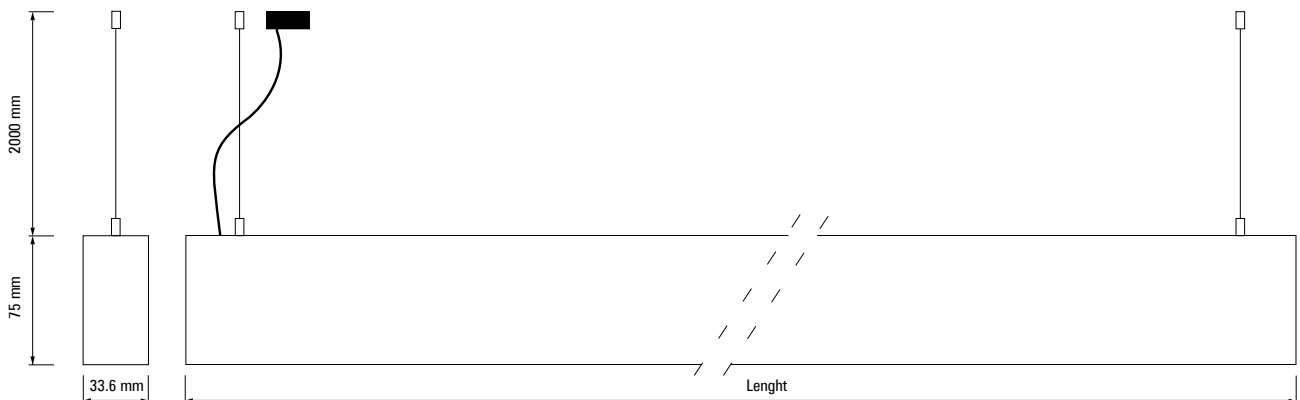

LITTLE BLACK S [LUMINAIRE]

Luminaires designed for modern, discreet lighting of architectural spaces.
Many versions with different positions of lenses, LED modules and aluminium covers.
Low power version: 14W | 1200lm | 1000mm length | luminaire
Medium power version: 27W | 2200lm | 1000mm length | luminaire
Many different junctions and connectors to create any lighting structures
High performance opal diffuser
Lens LED inserts
Surface mounted or suspended
Height-adjustable cord suspension with transparent power supply cable
and ceiling base for suspended version

CCT= 3000K | 3500K | 4000K | other on request
CRI(Ra) > 80 as standard | CRI(Ra)>90 on request
MacAdam 3

5 years guarantee
220-240V 50/60 Hz Power supply
ON/OFF | DALI | CASAMBI | BLL | TUNABLE WHITE
Black
ca 3kg | 1000mm