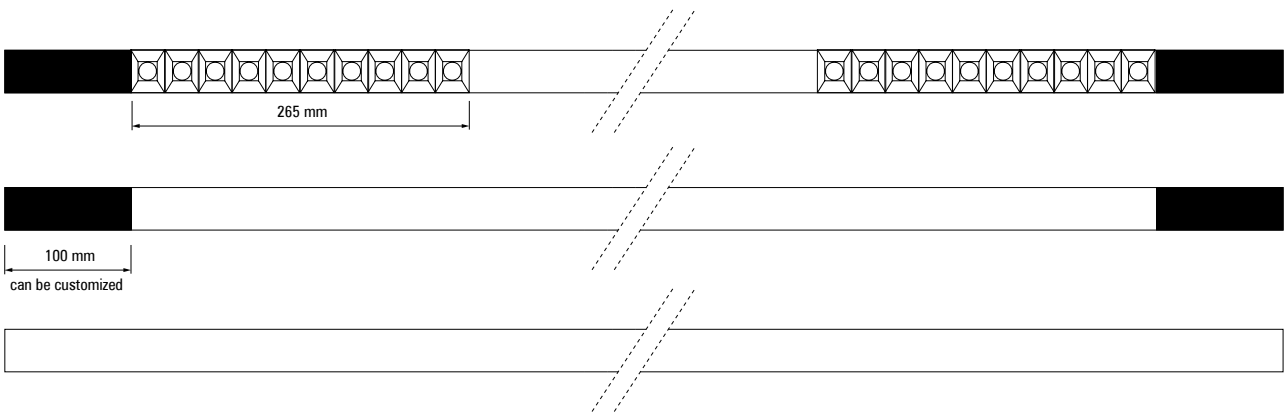

Type	Lenght [mm]	Module Power [W]	CRI + CCT *	Lenses	Dimming	Colour
LTS 703 1/*** + 2/15 2L265 1023mm LED	1023	1x*** + 2x15	830	15°	-(ON/OFF)	BL (BLACK)
LTS 703 1/*** + 2/15 2L265 1303mm LED	1303	1x*** + 2x15	840	30°	DALI	
LTS 703 1/*** + 2/15 2L265 1583mm LED	1583	1x*** + 2x15		45°	CASAMBI	
LTS 703 1/*** + 2/15 2L265 1863mm LED	1863	1x*** + 2x15			BLL	
LTS 703 1/*** + 2/15 2L265 2143mm LED	2143	1x*** + 2x15			TW (TUNABLE WHITE)	
LTS 703 1/*** + 2/15 2L265 2423mm LED	2423	1x*** + 2x15				
LTS 703 1/*** + 2/15 2L265 2703mm LED	2703	1x*** + 2x15				
LTS 703 1/*** + 2/15 2L265 2983mm LED	2983	1x*** + 2x15				
LTS 703 1/*** 773mm LED	773	1x***				
LTS 703 1/*** 1053mm LED	1053	1x***				
LTS 703 1/*** 1333mm LED	1333	1x***				
LTS 703 1/*** 1613mm LED	1613	1x***				
LTS 703 1/*** 1893mm LED	1893	1x***				
LTS 703 1/*** 2173mm LED	2173	1x***				
LTS 703 1/*** 2453mm LED	2453	1x***				
LTS 703 1/*** 2733mm LED	2733	1x***				
LTS 703 1/*** 573mm LED	573	1x***				
LTS 703 1/*** 853mm LED	853	1x***				
LTS 703 1/*** 1133mm LED	1133	1x***				
LTS 703 1/*** 1413mm LED	1413	1x***				
LTS 703 1/*** 1693mm LED	1693	1x***				
LTS 703 1/*** 1973mm LED	1973	1x***				
LTS 703 1/*** 2253mm LED	2253	1x***				
LTS 703 1/*** 2533mm LED	2533	1x***				
LTS 703 1/*** 2813mm LED	2813	1x***				

*** - low/medium power linear module with opal diffuser according to request