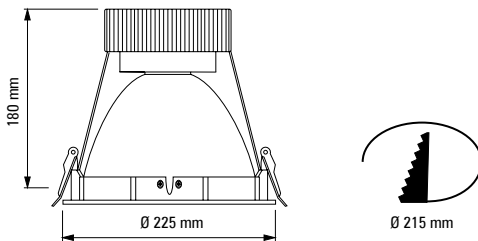

# LUMICA XXL ROUND

LED recessed downlight  
 max. 28W (Module) / 32W (System)  
 max. 3120lm (M) / 2652lm (S)  
 CCT= 3000K | 4000K | 5000K  
 1100lm / 2000lm / 3000lm luminaire lumen class category

CRI(Ra) > 80  
 MacAdam 3  
 5 years guarantee  
 220-240V; 50/60 Hz AC Power supply  
 ON/OFF | DALI  
 White/Black  
 1,1kg