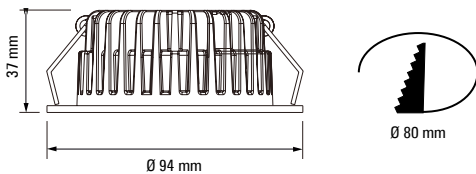

PIXO XS

LED recessed downlights
 max. 7W(Module) / 10W(System)
 max. 950lm(M) / 810lm(S)
 CCT=2700K | 3000K | 3250K | 3500K | 4000K | 5000K
 1100lm luminaire lumen class category

CRISP WHITE | FASHION - BEST COLOUR + BEST WHITE
 FRESH MEAT | MEAT+ | FISH | VEGETABLE | FRUITS |
 GOLD | JEWELRY | ART

CRI(Ra) > 80 | CRI(Ra)>90 | CRI(Ra)>97
 MacAdam 2
 Fixed
 5 years guarantee
 220-240V; 50/60 Hz AC Power supply
 ON/OFF | 1-10V | PUSH-DIM | DALI | CASAMBI | BLL |
 TUNABLE WHITE
 White/Black
 0,3kg

Type	CRI + CCT *	Reflector	Dimming	Colour
EDS 81 1/7 	 827	 15°	 ON/OFF	 WH (WHITE)
	830	25°	DALI	BL (BLACK)
	840	38°	CASAMBI	
	927	60°	BLL	
	930		TUNABLE WHITE	
	930 BBBL			
	930 BRILIANT VIVID			
	935			
940				