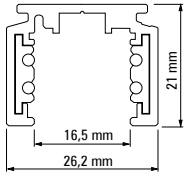

Aluminium profiles

LTS 509
Low aluminum profile for surface and ceiling / suspension mounting