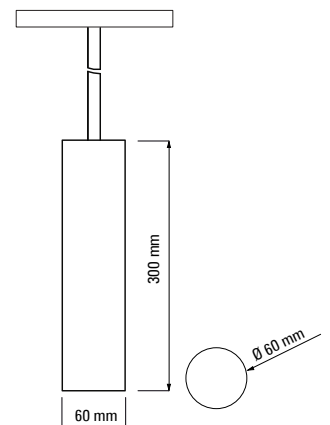

Aluminium profiles

LTS 509
Low aluminum profile for surface and ceiling / suspension mounting

LTS 510
High aluminum profile for surface and ceiling / suspension mounting

Light inserts

LTS 531

LTS 532

LTS 537