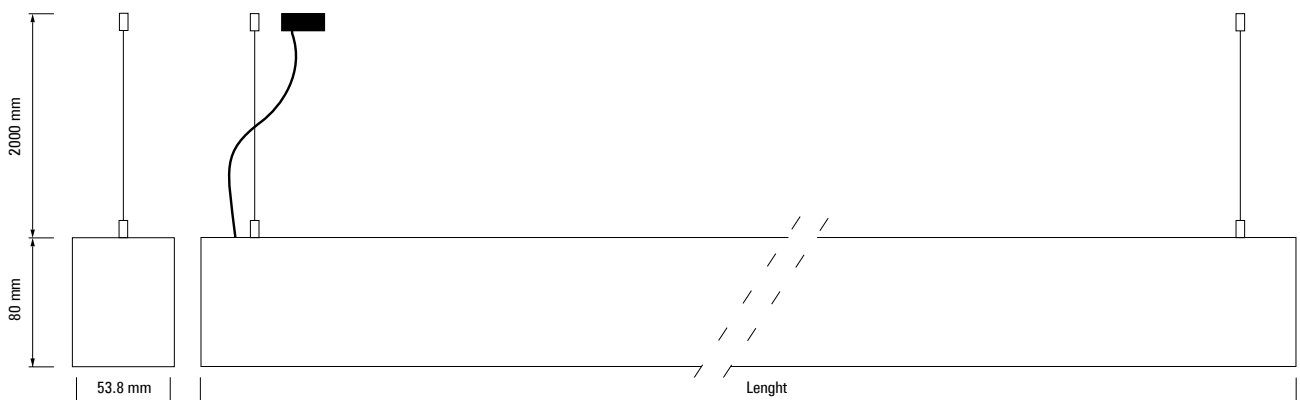

LITTLE BLACK M [LUMINAIRE]

Luminaires designed for modern, discreet lighting of architectural spaces.
Many versions with different positions of lenses, LED modules and aluminium covers.
Low power version: 14W | 1200lm | 1000mm length | luminaire
Medium power version: 27W | 2200lm | 1000mm length | luminaire
High power version: 43W | 3750lm | 1000mm length | luminaire
Many different junctions and connectors to create any lighting structures
High performance microprismatic diffuser including opal film, UGR < 19
Lens LED inserts
Surface mounted or suspended
Height-adjustable cord suspension with transparent power supply cable
and ceiling base for suspended version

CCT= 3000K | 3500K | 4000K | other on request
CRI(Ra) > 80 as standard | CRI(Ra) > 90 on request
MacAdam 3

5 years guarantee
220-240V 50/60 Hz Power supply
ON/OFF | DALI | CASAMBI | BLL | TUNABLE WHITE
Black
ca 3,5kg | 1000mm