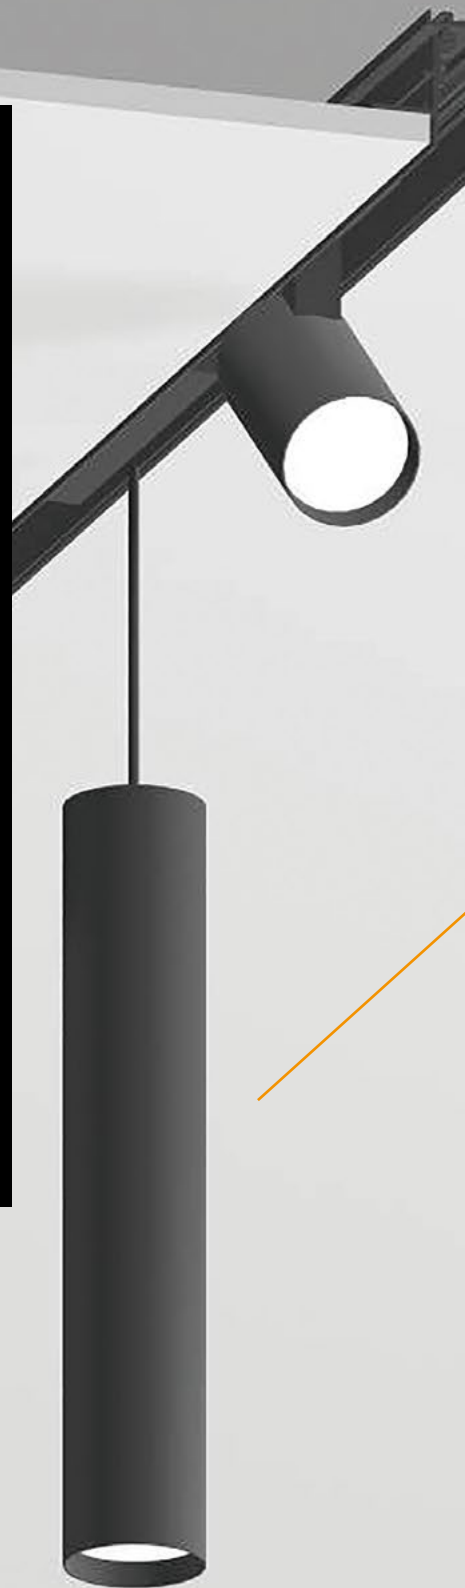

GOLD solution dedicated to bread, cookies, red wine

JEWELERY solution dedicated to jewellery lighting

LOW VOLTAGE SYSTEMS

Modular low voltage profile light system with 26,2mm width. Various aluminium profiles and light inserts give possibility creating countless combinations. Surface mounted, suspended or recessed versions. Light inserts can be installed and moved without tools.