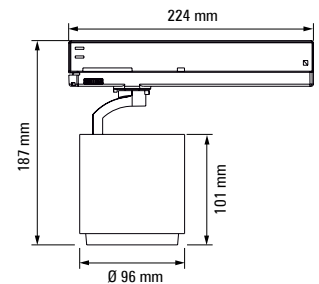

Type	CRI + CCT *	Lens	Dimming	Colour
TDS 330 1/17 LED	827	17°	ON/OFF	WH (WHITE)
TDS 330 1/21 LED	830	23°	DALI	BL (BLACK)
TDS 330 1/25 LED	840	35°	CASAMBI	
TDS 330 1/29 LED	927	57°	BLL	
TDS 330 1/33 LED	930		TUNABLE WHITE	
	930 BBBL			
	930 BRILIANT VIVID			
	935			
	940			

* - other versions like CRISP WHITE, PREMIUM WHITE, CLEAR WHITE, MEAT etc. also possible
Order example: TDS 330 1/33 LED930 34DEG ON/OFF WHITE

Type	COB Power [W]	Luminaire Power [W]	COB Flux* [lm]	Luminaire Flux* [lm]
TDS 330 1/17 LED	17	20	2250	1913
TDS 330 1/21 LED	21	24	2658	2259
TDS 330 1/25 LED	25	28	3052	2594
TDS 330 1/29 LED	29	32	3435	2920
TDS 330 1/33 LED	33	38	3807	3236

Based on CCT=3000K CRI(Ra)>90

Power, Luminous Flux and CCT depending on customer need; current detail technical data on website www.sentinel.pl
Power & Luminous flux tolerance +/- 10%. Driverless versions on request.