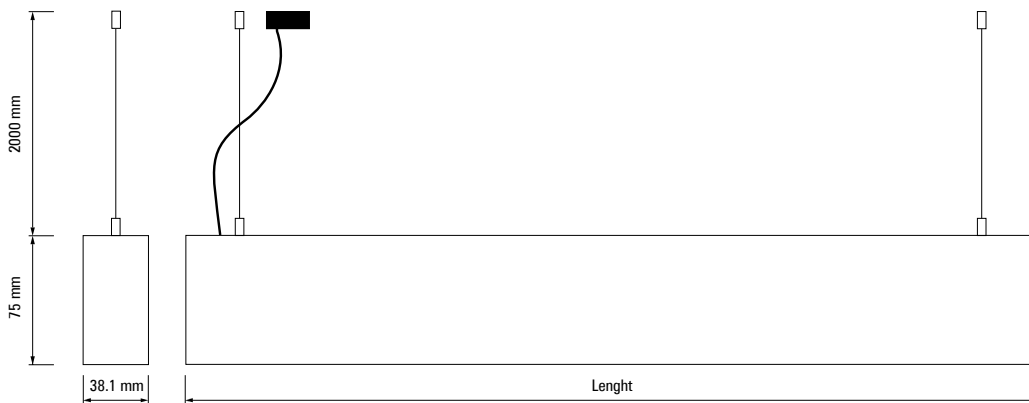

LINEA S [LUMINAIRE]

Modular LED aluminium profile system

Designed for continuous lighting systems with different shapes and individual luminaires

Low power version: 14W | 1200lm | 1000mm length | luminaire

Medium power version: 27W | 2200lm | 1000mm length | luminaire

Many different junctions and connectors to create any lighting structures

High performance opal diffuser

Direct light distribution as a standard and direct/indirect on request

Surface mounted or suspended

Height-adjustable cord suspension with transparent power supply cable and ceiling base for suspended version

CCT= 3000K | 3500K | 4000K | other on request

CRI(Ra) > 80 as standard | CRI(Ra)>90 on request

MacAdam 3

5 years guarantee

220-240V 50/60 Hz Power supply

ON/OFF | DALI | CASAMBI | BLL | TUNABLE WHITE

Anodized/White/Black other colours on request

ca. 3kg | 1000mm