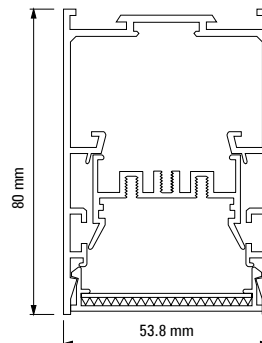

LITTLE BLACK M [SYSTEM]

Modular LED aluminium profile system

Designed for continuous lighting systems with different shapes and individual luminaires

Low power version: 14W | 1200lm | 1000mm length | luminaire

Medium power version: 27W | 2200lm | 1000mm length | luminaire

Many different junctions and connectors to create any lighting structures

High performance microprismatic diffuser including opal film, UGR < 19

Lens LED inserts

Surface mounted or suspended

Height-adjustable cord suspension with transparent power supply cable and ceiling base for suspended version

CCT= 3000K | 3500K | 4000K | other on request

CRI(Ra) > 80 as standard | CRI(Ra) > 90 on request

MacAdam 3

5 years guarantee

220-240V 50/60 Hz Power supply

ON/OFF | DALI | CASAMBI | BLL | TUNABLE WHITE

Black

ca 3,5kg | 1000mm