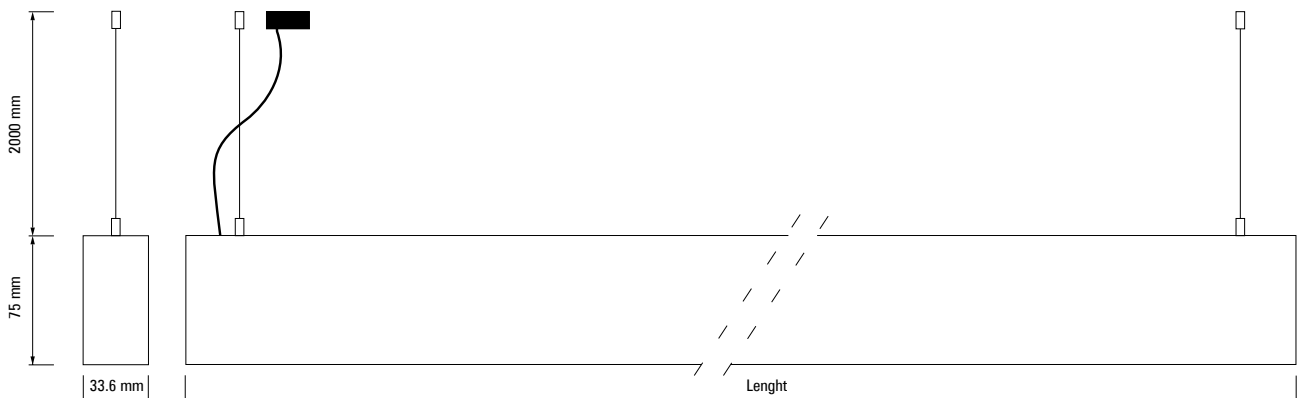

LITTLE BLACK S [LUMINAIRE]

Luminaires designed for modern, discreet lighting of architectural spaces.
Many versions with different positions of lenses, LED modules and aluminium covers.
Low power version: 14W | 1200lm | 1000mm length | luminaire
Medium power version: 27W | 2200lm | 1000mm length | luminaire
Many different junctions and connectors to create any lighting structures
High performance opal diffuser
Lens LED inserts
Surface mounted or suspended
Height-adjustable cord suspension with transparent power supply cable
and ceiling base for suspended version

CCT= 3000K | 3500K | 4000K | other on request
CRI(Ra) > 80 as standard | CRI(Ra)>90 on request
MacAdam 3

5 years guarantee
220-240V 50/60 Hz Power supply
ON/OFF | DALI | CASAMBI | BLL | TUNABLE WHITE
Black
ca 3kg | 1000mm