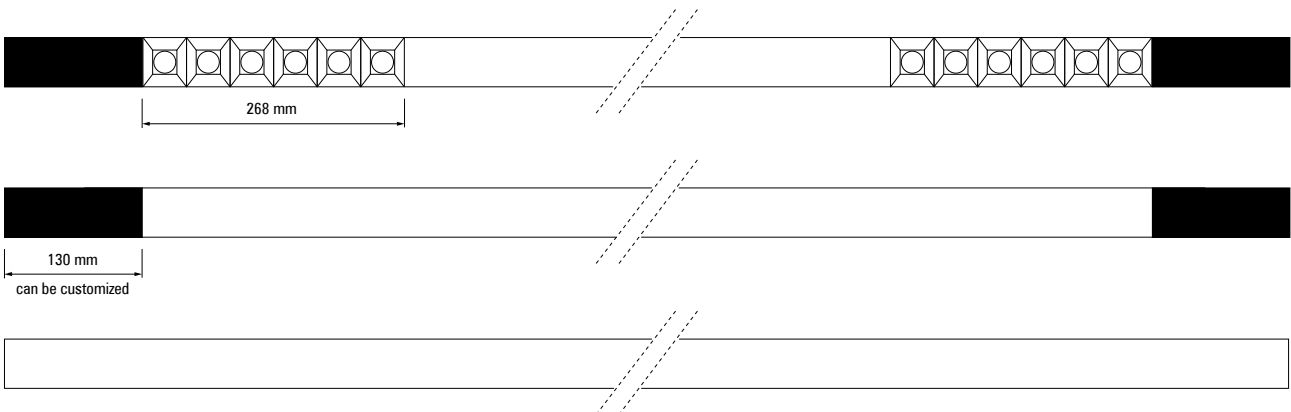

Type	Lenght [mm]	Module Power [W]	CRI + CCT *	Lenses	Dimming	Colour
LTS 707 1/** + 2/15 2L268 1165mm LED	1165	1x*** + 1x15	830	15°	- (ON/OFF)	BL (BLACK)
LTS 707 1/** + 2/15 2L268 1445mm LED	1445	1x*** + 2x15	840	30°	DALI	
LTS 707 1/** + 2/15 2L268 1725mm LED	1725	1x*** + 3x15		45°	CASAMBI	
LTS 707 1/** + 2/15 2L268 2005mm LED	2005	1x*** + 4x15			BLL	
LTS 707 1/** + 2/15 2L268 2285mm LED	2285	1x*** + 5x15			TW (TUNABLE WHITE)	
LTS 707 1/** + 2/15 2L268 2565mm LED	2565	1x*** + 6x15				
LTS 707 1/** + 2/15 2L268 2845mm LED	2845	1x*** + 7x15				
LTS 707 1/** + 2/15 2L268 3125mm LED	3125	1x*** + 8x15				
LTS 707 1/** 873mm LED	873	1x***				
LTS 707 1/** 1153mm LED	1153	1x***				
LTS 707 1/** 1433mm LED	1433	1x***				
LTS 707 1/** 1713mm LED	1713	1x***				
LTS 707 1/** 1993mm LED	1993	1x***				
LTS 707 1/** 2273mm LED	2273	1x***				
LTS 707 1/** 2553mm LED	2553	1x***				
LTS 707 1/** 2833mm LED	2833	1x***				
LTS 707 1/** 573 mm LED	573	1x***				
LTS 707 1/** 853 mm LED	853	1x***				
LTS 707 1/** 1133 mm LED	1133	1x***				
LTS 707 1/** 1413 mm LED	1413	1x***				
LTS 707 1/** 1693 mm LED	1693	1x***				
LTS 707 1/** 1973 mm LED	1973	1x***				
LTS 707 1/** 2253 mm LED	2253	1x***				
LTS 707 1/** 2533 mm LED	2533	1x***				
LTS 707 1/** 2813 mm LED	2813	1x***				

*** - low/medium/high power linear module with prismatic diffuser according to request