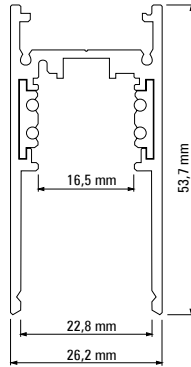

LTS 510
High aluminum profile for surface and ceiling / suspension mounting

Light inserts