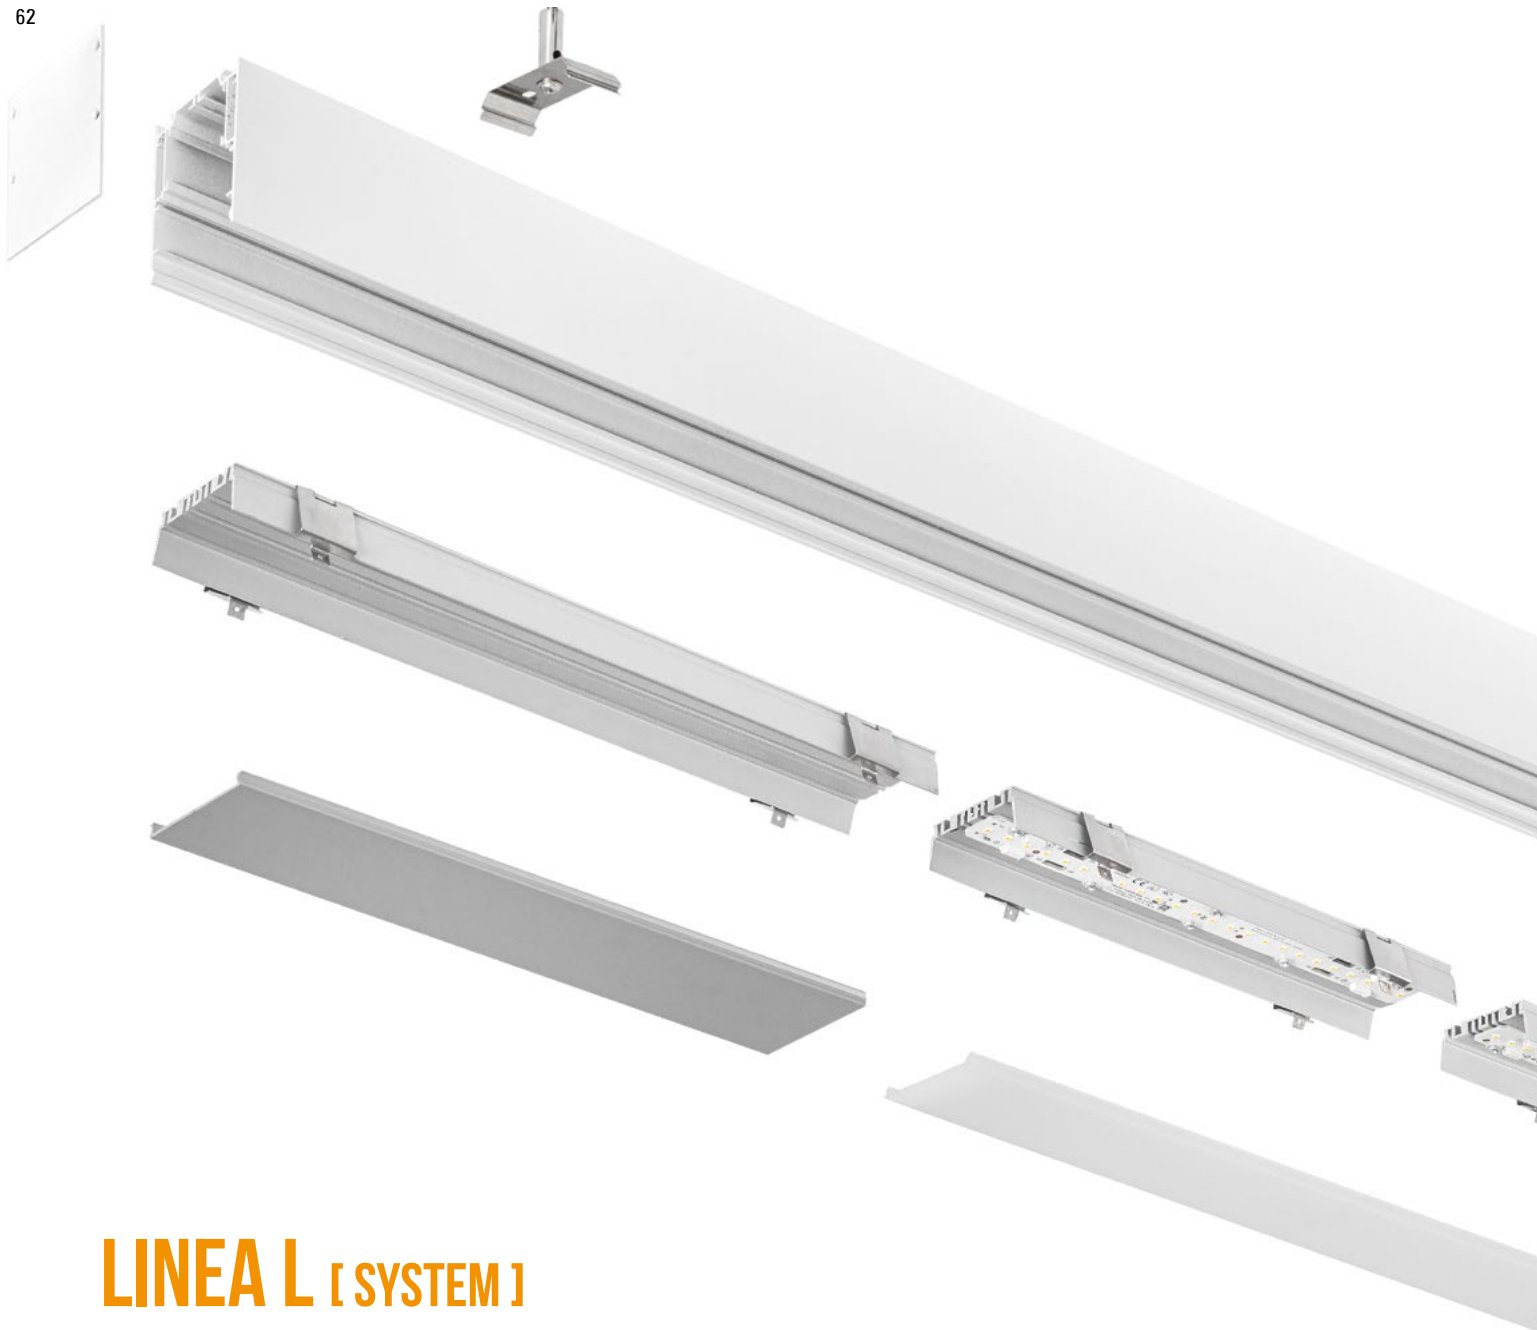

LINEA L [SYSTEM]

Modular LED aluminium profile system

Designed for continuous lighting systems with different shapes and individual luminaires

Medium power version: 27W | 2200lm | 1000mm length | luminaire

High power version: 43W | 3750lm | 1000mm length | luminaire

Many different junctions and connectors to create any lighting structures

High performance opal diffuser

Surface mounted or suspended

Height-adjustable cord suspension with transparent power supply cable
and ceiling base for suspended version

CCT= 3000K | 3500K | 4000K | other on request

CRI(Ra) > 80 as standard | CRI(Ra)>90 on request

MacAdam 3

5 years guarantee

220-240V 50/60 Hz Power supply

ON/OFF | DALI | CASAMBI | BLL | TUNABLE WHITE

Anodized/White/Black other colours on request

ca. 3,5kg | 1000mm