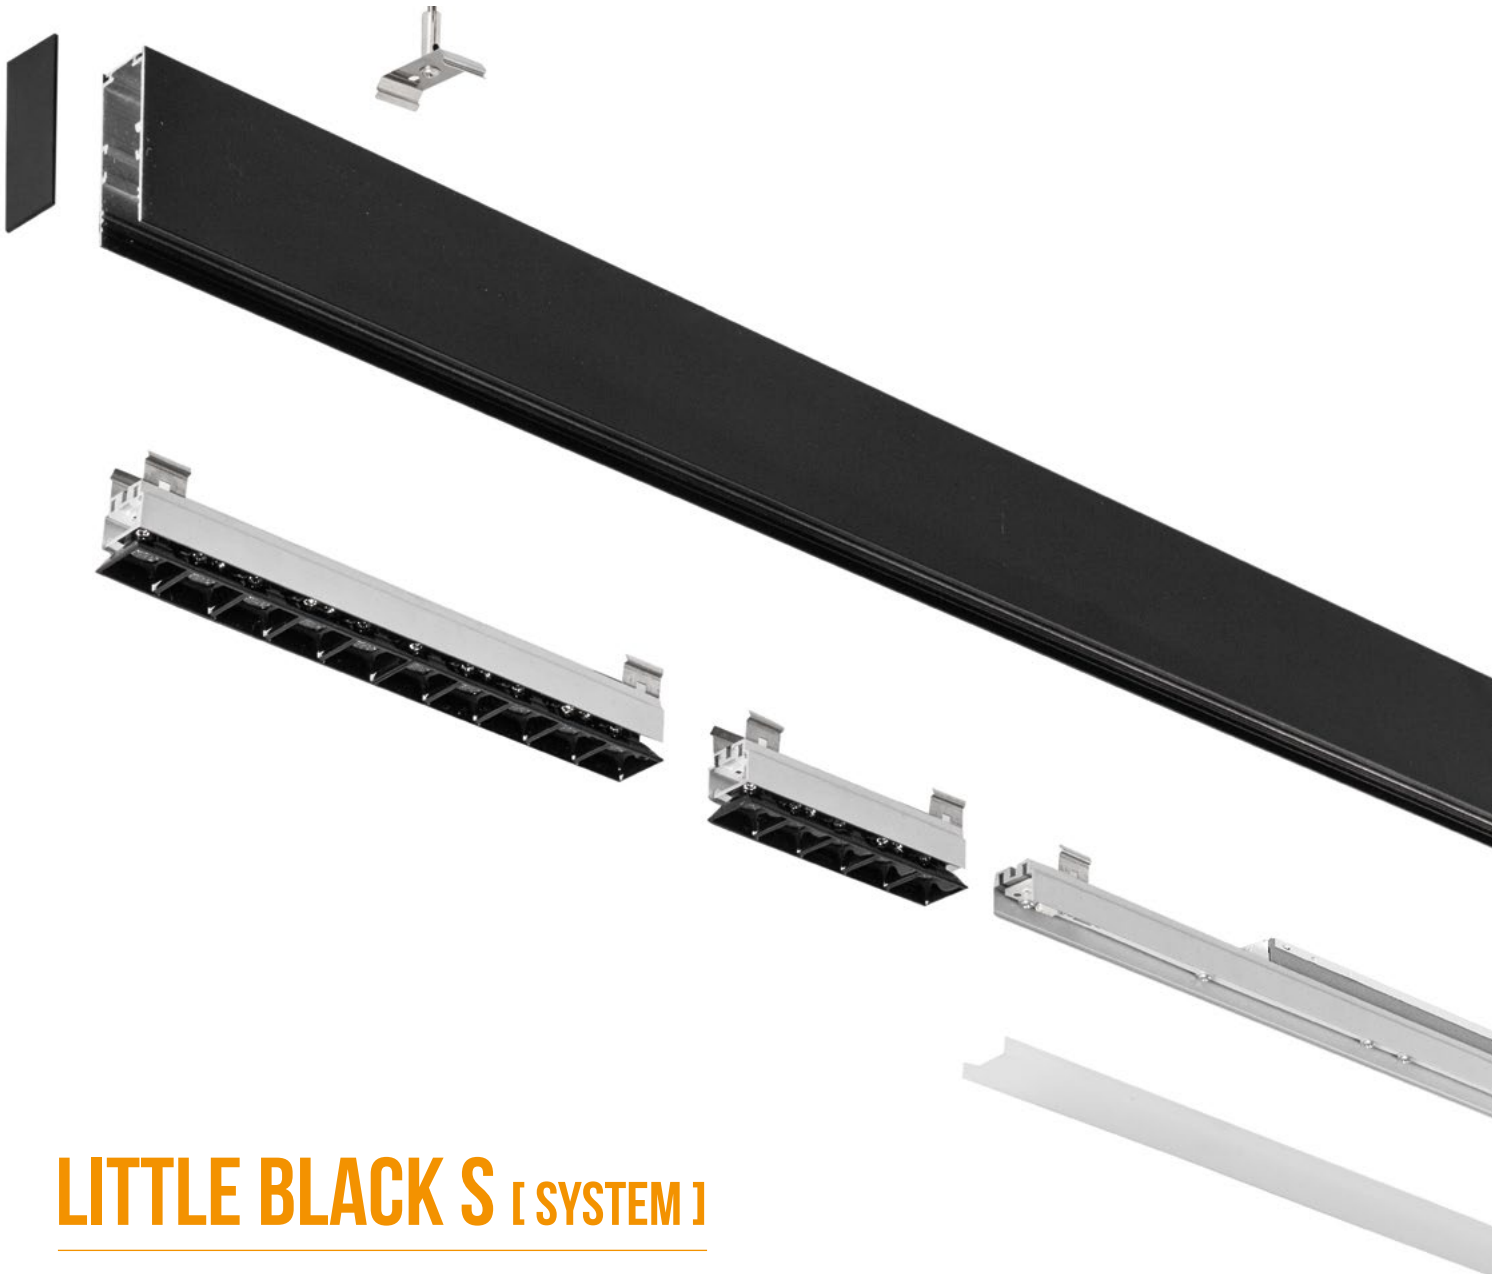

LITTLE BLACK S [SYSTEM]

Modular LED aluminium profile system

Designed for continuous lighting systems with different shapes and individual luminaires

Low power version: 14W | 1200lm | 1000mm length | luminaire

Medium power version: 27W | 2200lm | 1000mm length | luminaire

Many different junctions and connectors to create any lighting structures

High performance opal diffuser

Lens LED inserts

Surface mounted or suspended

Height-adjustable cord suspension with transparent power supply cable
and ceiling base for suspended version

CCT= 3000K | 3500K | 4000K | other on request

CRI(Ra) > 80 as standard | CRI(Ra)>90 on request

MacAdam 3

5 years guarantee

220-240V 50/60 Hz Power supply

ON/OFF | DALI | CASAMBI | BLL | TUNABLE WHITE

Black

ca 3kg | 1000mm