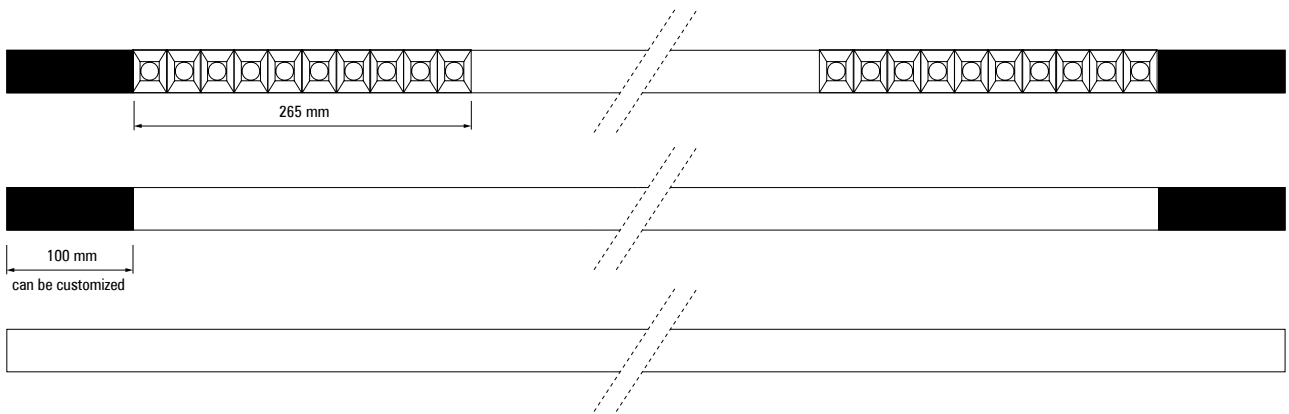

Type	Lenght [mm]	Module Power [W]	CRI + CCT *	Lenses	Dimming	Colour
LTS 703 1/*** + 2/15 2L265 1023mm LED	1023	1x*** + 2x15	830	15°	- (ON/OFF)	BL (BLACK)
LTS 703 1/*** + 2/15 2L265 1303mm LED	1303	1x*** + 2x15	840	30°	DALI	
LTS 703 1/*** + 2/15 2L265 1583mm LED	1583	1x*** + 2x15		45°	CASAMBI	
LTS 703 1/*** + 2/15 2L265 1863mm LED	1863	1x*** + 2x15			BLL	
LTS 703 1/*** + 2/15 2L265 2143mm LED	2143	1x*** + 2x15			TW (TUNABLE WHITE)	
LTS 703 1/*** + 2/15 2L265 2423mm LED	2423	1x*** + 2x15				
LTS 703 1/*** + 2/15 2L265 2703mm LED	2703	1x*** + 2x15				
LTS 703 1/*** + 2/15 2L265 2983mm LED	2983	1x*** + 2x15				
LTS 703 1/*** 773mm LED	773	1x***				
LTS 703 1/*** 1053mm LED	1053	1x***				
LTS 703 1/*** 1333mm LED	1333	1x***				
LTS 703 1/*** 1613mm LED	1613	1x***				
LTS 703 1/*** 1893mm LED	1893	1x***				
LTS 703 1/*** 2173mm LED	2173	1x***				
LTS 703 1/*** 2453mm LED	2453	1x***				
LTS 703 1/*** 2733mm LED	2733	1x***				
LTS 703 1/*** 573mm LED	573	1x***				
LTS 703 1/*** 853mm LED	853	1x***				
LTS 703 1/*** 1133mm LED	1133	1x***				
LTS 703 1/*** 1413mm LED	1413	1x***				
LTS 703 1/*** 1693mm LED	1693	1x***				
LTS 703 1/*** 1973mm LED	1973	1x***				
LTS 703 1/*** 2253mm LED	2253	1x***				
LTS 703 1/*** 2533mm LED	2533	1x***				
LTS 703 1/*** 2813mm LED	2813	1x***				

*** - low/medium power linear module with opal diffuser according to request