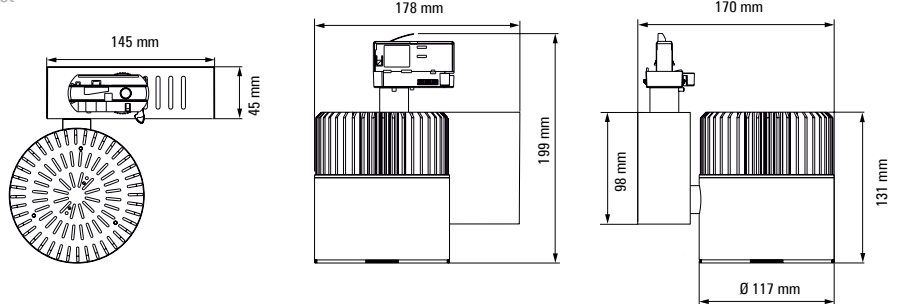

AERO L

LED Track Spotlight
max. 39W(Module) / 42W(System)
max. 4350(M) / 3700lm(S)
CCT=2700K | 3000K | 3250K | 3500K | 4000K | 5000K
1100lm / 2000lm / 3000lm / 4000lm / 5000lm luminaire
lumen class category

CRISP WHITE | FASHION - BEST COLOUR + BEST WHITE
FRESH MEAT | MEAT+ | FISH | VEGETABLE | FRUITS |
GOLD | JEWELRY | ART

CRI(Ra) > 80 | CRI(Ra)>90 | CRI(Ra)>97
MacAdam 2
Tilting and turning (359°/90°)
5 years guarantee
220-240V 50/60 Hz AC Universal 3-phase adapter
installed on 3-phase track or FixPoint-bracket
ON/OFF | DALI | CASAMBI | BLL |
TUNABLE WHITE
White/Black
1,4kg

Type	CRI + CCT *	Reflector	Dimming	Colour
TDS 158 1/17 LED	827	15°	ON/OFF	WH (WHITE)
TDS 158 1/21 LED	830	24°	DALI	BL (BLACK)
TDS 158 1/25 LED	840	36°	CASAMBI	
TDS 158 1/29 LED	927		BLL	
TDS 158 1/33 LED	930		TUNABLE WHITE	
TDS 158 1/35 LED	930 BBBL			
TDS 158 1/37 LED	930 BRILIANT VIVID			
TDS 158 1/39 LED	935			
	940			

* - other versions like CRISP WHITE, PREMIUM WHITE, CLEAR WHITE, MEAT etc. also possible
Order example: TDS 158 1/35 LED927 15DEG CASAMBI WHITE

Type	COB Power [W]	Luminaire Power [W]	COB Flux* [lm]	Luminaire Flux* [lm]
TDS 158 1/17 LED	17	20	2250	1913
TDS 158 1/21 LED	21	24	2658	2259
TDS 158 1/25 LED	25	28	3052	2594
TDS 158 1/29 LED	29	32	3435	2920
TDS 158 1/33 LED	33	38	3807	3236
TDS 158 1/35 LED	35	40	3989	3391
TDS 158 1/37 LED	37	40	4169	3544
TDS 158 1/39 LED	39	42	4346	3694

Based on CCT=3000K CRI(Ra)>90

Power, Luminous Flux and CCT depending on customer need; current detail technical data on website www.sentinel.pl
Power & Luminous flux tolerance +/- 10%. Driverless versions on request.