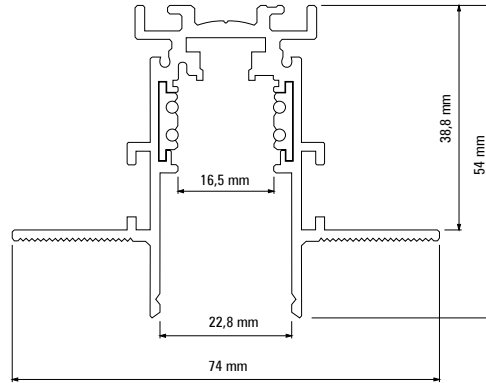

LTS 512
High aluminum profile for recessed mounting