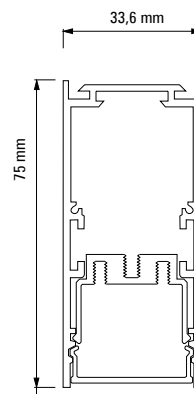

LITTLE BLACK S [SYSTEM]

Modular LED aluminium profile system

Designed for continuous lighting systems with different shapes and individual luminaires

Low power version: 14W | 1200lm | 1000mm length | luminaire

Medium power version: 27W | 2200lm | 1000mm length | luminaire

Many different junctions and connectors to create any lighting structures

High performance opal diffuser

Lens LED inserts

Surface mounted or suspended

Height-adjustable cord suspension with transparent power supply cable
and ceiling base for suspended version

CCT= 3000K | 3500K | 4000K | other on request

CRI(Ra) > 80 as standard | CRI(Ra)>90 on request

MacAdam 3

5 years guarantee

220-240V 50/60 Hz Power supply

ON/OFF | DALI | CASAMBI | BLL | TUNABLE WHITE

Black

ca 3kg | 1000mm