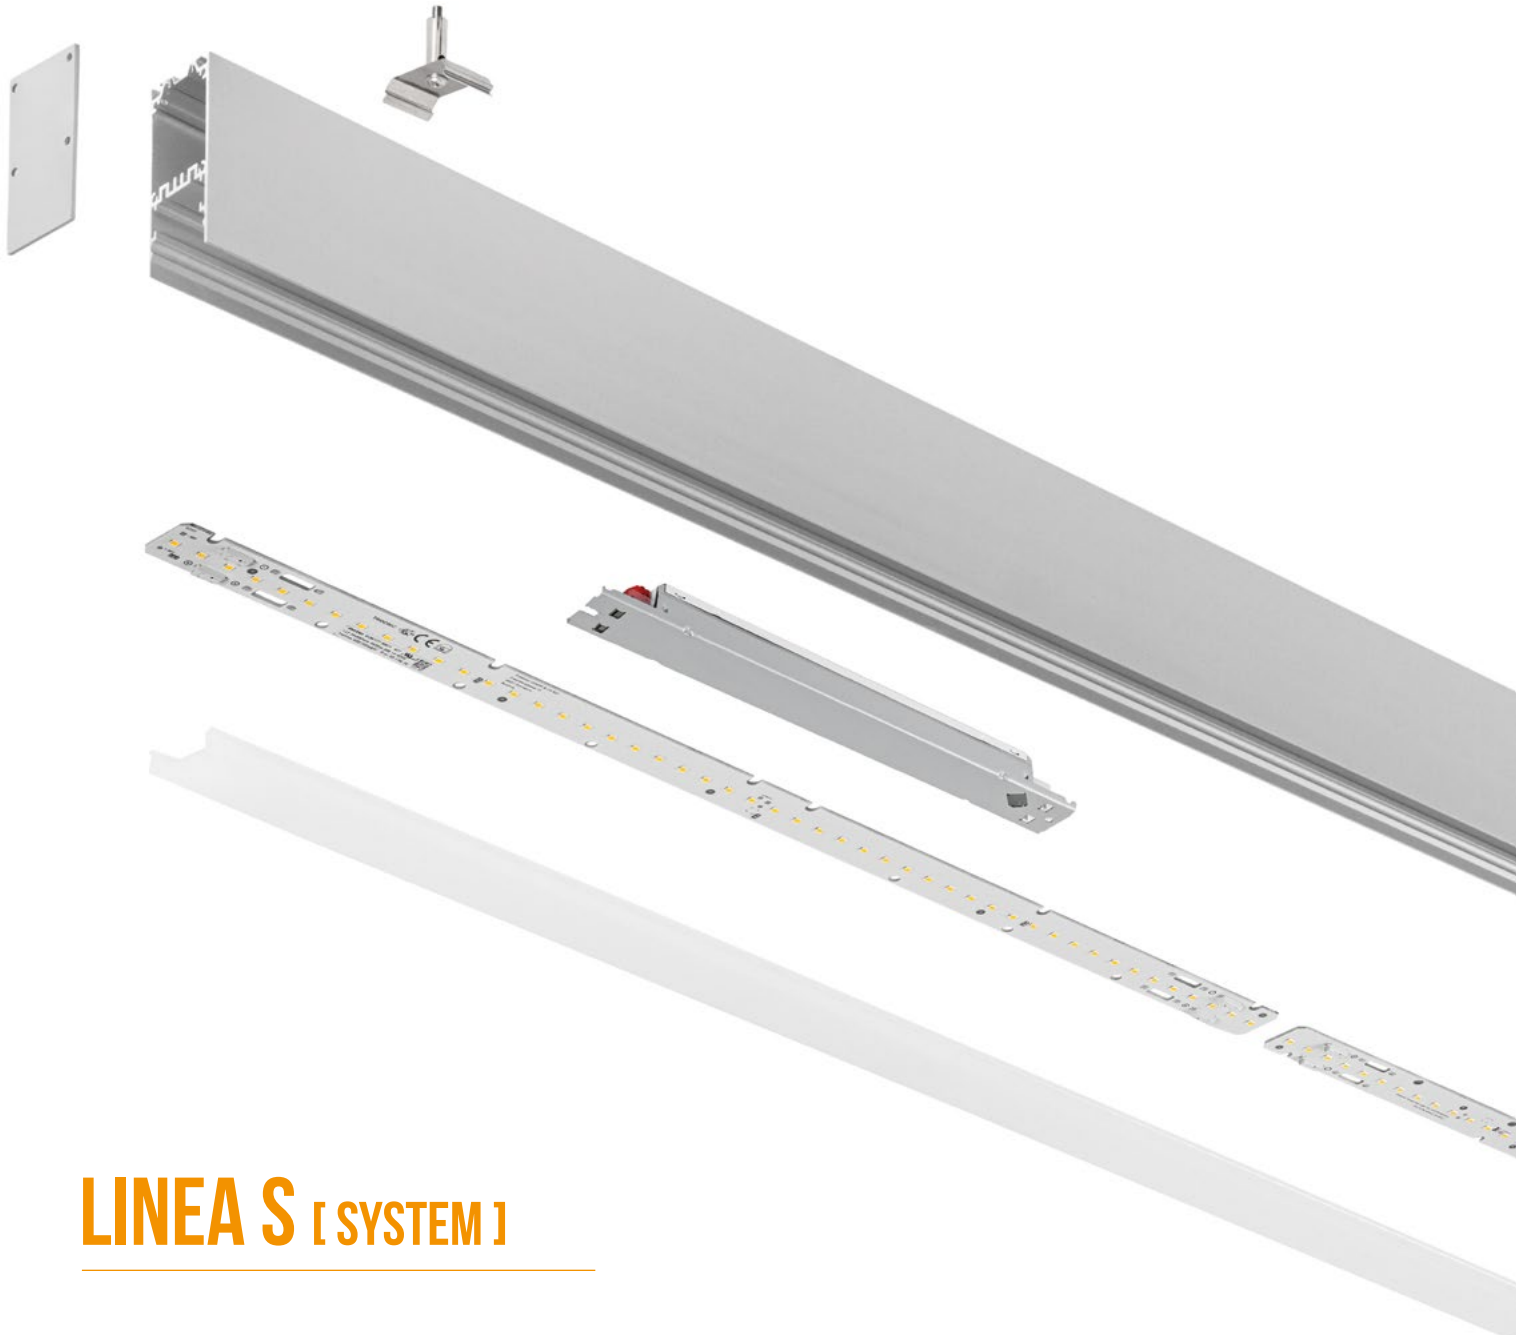

LINEA S [SYSTEM]

Designed for continuous lighting systems with different shapes and individual luminaires

Low power version: 14W | 1200lm | 1000mm length | luminaire

Medium power version: 27W | 2200lm | 1000mm length | luminaire

Many different junctions and connectors to create any lighting structures

High performance opal diffuser

Surface mounted or suspended

Height-adjustable cord suspension with transparent power supply cable and ceiling base for suspended version

CCT= 3000K | 3500K | 4000K | other on request

CRI(Ra) > 80 as standard | CRI(Ra)>90 on request

MacAdam 3

5 years guarantee

220-240V 50/60 Hz Power supply

ON/OFF | DALI | CASAMBI | BLL | TUNABLE WHITE

Anodized/White/Black other colours on request

ca. 3kg | 1000mm