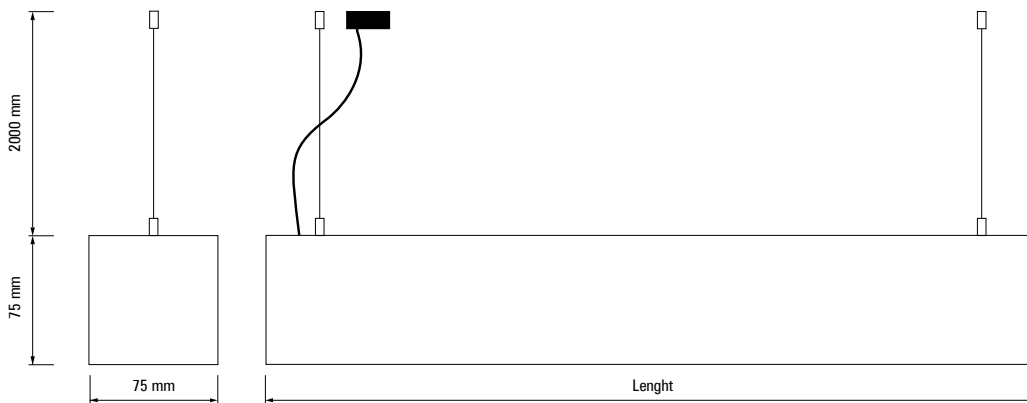

LINEA L [LUMINAIRE]

Modular LED aluminium profile system

Designed for continuous lighting systems with different shapes and individual luminaires

Medium power version: 27W | 2200lm | 1000mm length
| luminaire

High power version: 43W | 3750lm | 1000mm length
| luminaire

Many different junctions and connectors to create any lighting structures

High performance opal diffuser

Surface mounted or suspended

Height-adjustable cord suspension with transparent power supply cable and ceiling base for suspended version

CCT= 3000K | 3500K | 4000K | other on request
CRI(Ra) > 80 as standard | CRI(Ra)>90 on request
MacAdam 3

5 years guarantee

220-240V 50/60 Hz Power supply

ON/OFF | DALI | CASAMBI | BLL | TUNABLE WHITE

Anodized/White/Black other colours on request

ca. 3,5kg | 1000mm