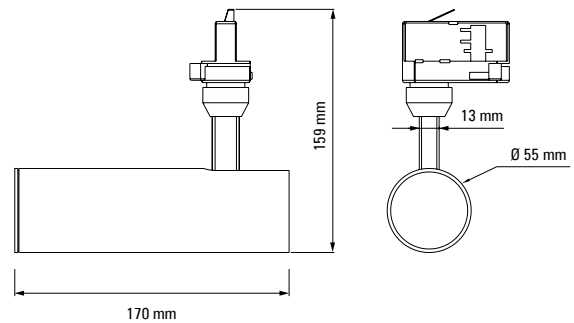

ROLLER XS

LED Track Spotlight
max. 13W(Module) / 15W(System)
max. 1490lm(M) / 1260lm(S)
CCT=3000K
1100lm luminaire lumen class category

CRISP WHITE | FASHION - BEST COLOUR + BEST WHITE
FRESH MEAT | MEAT+ | FISH | VEGETABLE | FRUITS |
GOLD | JEWELERY | ART

CRI(Ra) > 80 | CRI(Ra)>90 | CRI(Ra)>97
MacAdam 2
Tilting and turning (359°/90°)
5 years guarantee
220-240V 50/60 Hz AC Universal 3-phase adapter installed
on 3-phase track or FixPoint-bracket
ON/OFF | 0-10V
White/Black
0,6kg

Type	CRI + CCT *	Reflector	Dimming	Colour
TDS 156 1/7 LED	930	12°	ON/OFF	WH (WHITE)
TDS 156 1/13 LED		36°	0-10V	BL (BLACK)

Order example: TDS 156 1/13 LED930 12DEG ON/OFF WHITE

Type	COB Power [W]	Luminaire Power [W]	COB Flux* [lm]	Luminaire Flux* [lm]
TDS 156 1/7 LED	7	8	760	650
TDS 156 1/13 LED	13	15	1260	1068

Based on CCT=3000K CRI(Ra)>90