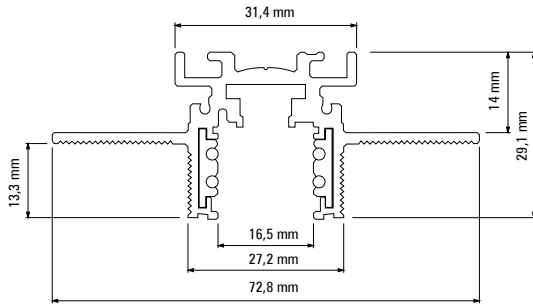

Aluminium profiles

LTS 509
Low aluminum profile for surface and ceiling / suspension mounting

LTS 510
High aluminum profile for surface and ceiling / suspension mounting

Light inserts

LTS 531

LTS 532

LTS 537