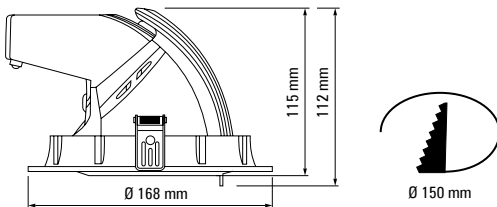

STARLED II M

LED recessed gimbal downlight
max. 29W(Module) / 32W(System)
max. 3500lm(M) / 3000lm(S)
CCT=2700K | 3000K | 3250K | 3500K | 4000K | 5000K
1100lm / 2000lm / 3000lm / 4000lm luminaire lumen class
category

CRISP WHITE | FASHION - BEST COLOUR + BEST WHITE
FRESH MEAT | MEAT+ | FISH | VEGETABLE | FRUITS |
GOLD | JEWELRY | ART

CRI(Ra) > 80 | CRI(Ra)>90 | CRI(Ra)>97
MacAdam 2
Tilting and turning (359°/60°)
5 years guarantee
220-240V; 50/60 Hz AC Power supply
ON/OFF | 1-10V | PUSH-DIM | DALI | CASAMBI | BLL
White/Black
1,2kg

Type	CRI + CCT *	Reflector	Dimming	Colour
EDC 181 1/13 LED	827	15°	ON/OFF	WH (WHITE)
EDC 181 1/17 LED	830	24°	DALI	BL (BLACK)
EDC 181 1/21 LED	840	36°	CASAMBI	
EDC 181 1/25 LED	927		BLL	
EDC 181 1/29 LED	930		TUNABLE WHITE	
	930 BBBL			
	930 BRILIANT VIVID			
	935			
	940			

* - other versions like CRISP WHITE, PREMIUM WHITE, CLEAR WHITE, MEAT etc. also possible
Order example: EDC 181 1/13 LED927 15DEG DALI WHITE

Type	COB Power [W]	Luminaire Power [W]	COB Flux* [lm]	Luminaire Flux* [lm]
EDC 181 1/13 LED	13	15	1830	1556
EDC 181 1/17 LED	17	20	2250	1913
EDC 181 1/21 LED	21	24	2658	2259
EDC 181 1/25 LED	25	28	3052	2594
EDC 181 1/29 LED	29	32	3435	2920

Based on CCT=3000K CRI(Ra)>90

Power, Luminous Flux and CCT depending on customer need; current detail technical data on website www.sentinel.pl
Power & Luminous flux tolerance +/- 10%. Driverless versions on request.