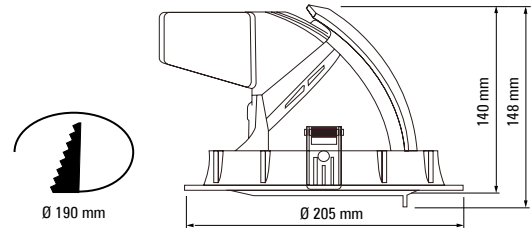

Type	CRI + CCT *	Reflector	Dimming	Colour
EDC 182 1/17 LED	827	15°	ON/OFF	WH (WHITE)
EDC 182 1/21 LED	830	24°	DALI	BL (BLACK)
EDC 182 1/25 LED	840	36°	CASAMBI	
EDC 182 1/29 LED	927		BLL	
EDC 182 1/33 LED	930		TUNABLE WHITE	
EDC 182 1/35 LED	930 BBBL			
EDC 182 1/37 LED	930 BRILIANT VIVID			
EDC 182 1/39 LED	935			
	940			

* - other versions like CRISP WHITE, PREMIUM WHITE, CLEAR WHITE, MEAT etc. also possible
Order example: EDC 182 1/39 LED930 36DEG ON/OFF WHITE

Type	COB Power [W]	Luminaire Power [W]	COB Flux* [lm]	Luminaire Flux* [lm]
EDC 182 1/17 LED	17	20	2250	1913
EDC 182 1/21 LED	21	24	2658	2259
EDC 182 1/25 LED	25	28	3052	2594
EDC 182 1/29 LED	29	32	3435	2920
EDC 182 1/33 LED	33	38	3807	3236
EDC 182 1/35 LED	35	40	3989	3391
EDC 182 1/37 LED	37	40	4169	3544
EDC 182 1/39 LED	39	42	4346	3694

Based on CCT=3000K CRI(Ra)>90

Power, Luminous Flux and CCT depending on customer need; current detail technical data on website www.sentinel.pl
Power & Luminous flux tolerance +/- 10%. Driverless versions on request.