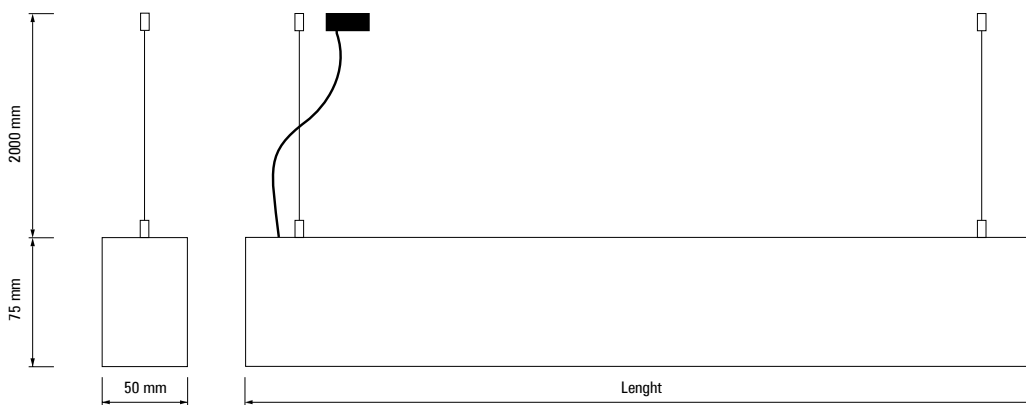

LINEA M [LUMINAIRE]

Modular LED aluminium profile system

Designed for continuous lighting systems with different shapes and individual luminaires

Low power version: 14W | 1200lm | 1000mm length | luminaire

Medium power version: 27W | 2200lm | 1000mm length | luminaire

Many different junctions and connectors to create any lighting structures

High performance opal diffuser

Surface mounted or suspended

Height-adjustable cord suspension with transparent power supply cable and ceiling base for suspended version

CCT= 3000K | 3500K | 4000K | other on request

CRI(Ra) > 80 as standard | CRI(Ra)>90 on request

MacAdam 3

5 years guarantee

220-240V 50/60 Hz Power supply

ON/OFF | DALI | CASAMBI | BLL | TUNABLE WHITE

Anodized/White/Black other colours on request

ca. 3,0kg | 1000mm