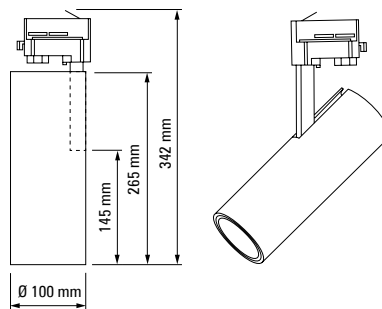

ROLLER M

LED Track Spotlight
 max. 39W(Module) / 42W(System)
 max. 4350(M) / 3700lm(S)
 CCT=2700K | 3000K | 3250K | 3500K | 4000K | 5000K
 1100lm / 2000lm / 3000lm / 4000lm / 5000lm luminaire
 lumen class category

CRISP WHITE | FASHION - BEST COLOUR + BEST WHITE
 FRESH MEAT | MEAT+ | FISH | VEGETABLE | FRUITS |
 GOLD | JEWELRY | ART

CRI(Ra) > 80 | CRI(Ra)>90 | CRI(Ra)>97
 MacAdam 2
 Tilting and turning (359°/90°)
 5 years guarantee
 220-240V 50/60 Hz AC Universal 3-phase
 adapter installed on 3-phase track or FixPoint-bracket
 ON/OFF | DALI | CASAMBI | BLL |
 TUNABLE WHITE
 White/Black
 1,2kg

* - other versions like CRISP WHITE, PREMIUM WHITE, CLEAR WHITE, MEAT etc. also possible
 Order example: TDS 154 1/33 LED927 15DEG CASAMBI WHITE

Type	COB Power [W]	Luminaire Power [W]	COB Flux* [lm]	Luminaire Flux* [lm]
TDS 154 1/17 LED	17	20	2250	1913
TDS 154 1/21 LED	21	24	2658	2259
TDS 154 1/25 LED	25	28	3052	2594
TDS 154 1/29 LED	29	32	3435	2920
TDS 154 1/33 LED	33	38	3807	3236
TDS 154 1/35 LED	35	40	3989	3391
TDS 154 1/37 LED	37	40	4169	3544
TDS 154 1/39 LED	39	42	4346	3694