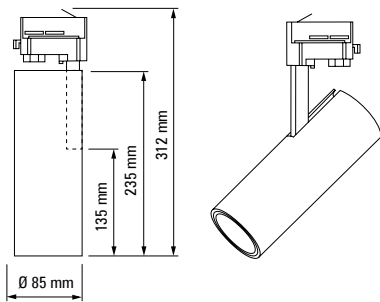

ROLLER S

LED Track Spotlight
 max. 29W(Module) / 32W(System)
 max. 3450lm(M) / 2920lm(S)
 CCT=2700K | 3000K | 3500K | 4000K
 1100lm / 2000lm / 3000lm luminaire lumen class category

CRISP WHITE | FASHION - BEST COLOUR + BEST WHITE
 FRESH MEAT | MEAT+ | FISH | VEGETABLE | FRUITS |
 GOLD | JEWELRY | ART

CRI(Ra) > 80 | CRI(Ra)>90 | CRI(Ra)>97
 MacAdam 2
 Tilting and turning (359°/90°)
 5 years guarantee
 220-240V 50/60 Hz AC Universal 3-phase adapter installed
 on 3-phase track or FixPoint-bracket
 ON/OFF | DALI | CASAMBI | BLL | TUNABLE WHITE
 White/Black
 1,1kg

* - other versions like CRISP WHITE, PREMIUM WHITE, CLEAR WHITE, MEAT etc. also possible
 Order example: TDS 155 1/29 LED927 36DEG ON/OFF WHITE

Type	COB Power [W]	Luminaire Power [W]	COB Flux* [lm]	Luminaire Flux* [lm]
TDS 155 1/17 LED	17	20	2250	1913
TDS 155 1/21 LED	21	24	2658	2259
TDS 155 1/25 LED	25	28	3052	2594
TDS 155 1/29 LED	29	32	3435	2920