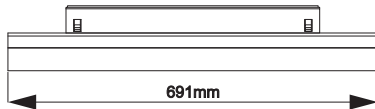

LTS 531 24/1

LED Insert designed for MAGIC Low Voltage System
with lens optic
Extremely cut-off design
max. 24W
max. 1650lm
CCT=3000K as a standard
another CCT or request

CRI(Ra) > 90 as a standard
another CRI(Ra) [80/97] on request
MacAdam 3
L90B10 @60.000h
5 years guarantee
48V DC/DC 4 wire adapter installed
ON/OFF | 1-10V | DALI | CASAMBI
White/Black
0,44kg

Type	CRI+ CCT *	Reflector	Dimming	Colour
LTS 531 24/1 LED 	930 	24° 	ON/OFF 	WH (WHITE) 
	927 [on request]	36° [on request]	1-10V	BL (BLACK)
	935 [on request]		DALI	
	940 [on request]		CASAMBI	

* - other versions like CRISP WHITE, PREMIUM WHITE, CLEAR WHITE, MEAT etc. also possible
Order example: TDS 319 1/29 LED930 36DEG ON/OFF WHITE